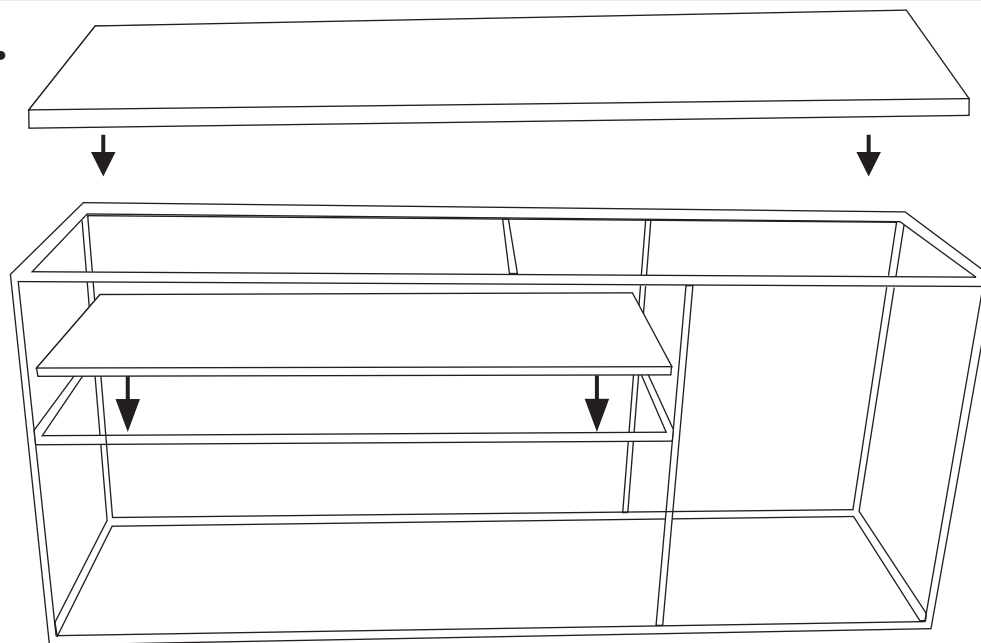

PARTS AND HARDWARE.

PARTS LIST

No.	DESCRIPTION	IMAGE	QTY
P1	MARBLE TOP		2
P2	METAL BASE		1

NOTES.

Thank you for purchasing this quality product! Be sure to check all packing material carefully for small part that may have come loose inside the carton during shipping.

CAUTION: The item is heavy, assembly should be performed by two people.

STEP 1.