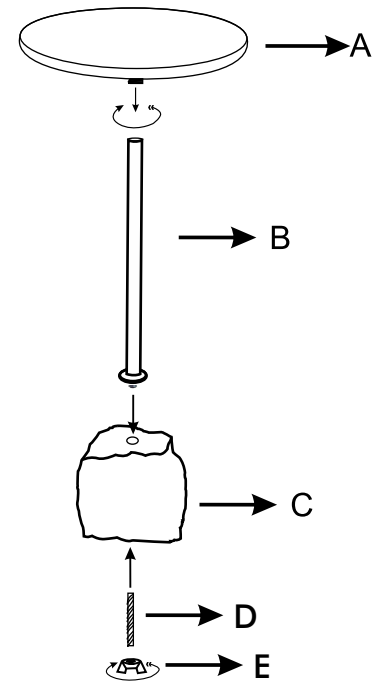

PARTS AND HARDWARE.

PARTS LIST

No.	DESCRIPTION	IMAGE	QTY
P1	TOP		1
P2	ROD		1
P3	BASE		1
P4	WING KEY		1
P5	STUD BOLT		1

NOTES.

Thank you for purchasing this quality product! Be sure to check all packing material carefully for small part that may have come loose inside the carton during shipping.

CAUTION: The item is heavy, assembly should be performed by two people.

STEP 1.