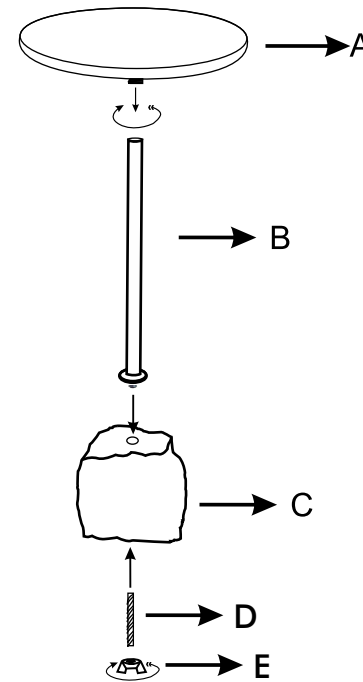

PARTS AND HARDWARE.

PARTS LIST

No.	DESCRIPTION	IMAGE	QTY
P1	TOP		1
P2	ROD		1
P3	BASE		1
P4	WING KEY		1
P5	STUD BOLT		1

NOTES.

Thank you for purchasing this quality product! Be sure to check all packing material carefully for small part that may have come loose inside the carton during shipping.

CAUTION: The item is heavy, assembly should be performed by two people.

STEP 1.