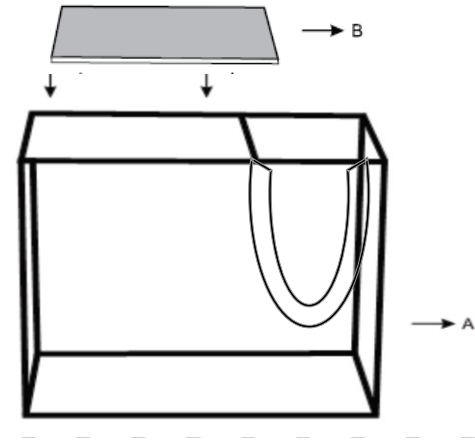

PARTS AND HARDWARE.

PARTS LIST

No.	DESCRIPTION	IMAGE	QTY
P1	MARBLE TOP		1
P2	METAL BASE		1

NOTES.

Thank you for purchasing this quality product! Be sure to check all packing material carefully for small part that may have come loose inside the carton during shipping.

CAUTION: The item is heavy, assembly should be performed by two people.

STEP 1.