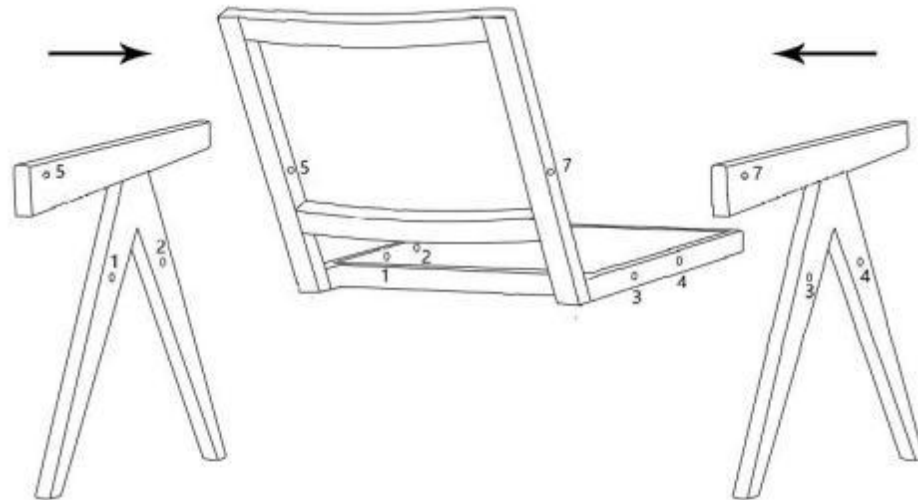

MOE'S

home collection

ASSEMBLY INSTRUCTIONS.

TAKASHI CHAIR BLACK-M2

FG- 1022-02

THANK YOU FOR YOUR PURCHASE !

PARTS AND HARDWARE.

1. SEAT & BACK x 1

2. LEGS x 2

3. BOLT M6-50 x 6

4. FLAT WASHER x 6

5. WRENCH x 1

NOTES.

Thank you for purchasing this quality product!
Be sure to check all packing material carefully
for small part that may have come loose inside
the carton during shipping.

CAUTION: Ensure not to over tighten screws
to reduce the risk of stripping or breakage.

STEP 1.

STEP 2.