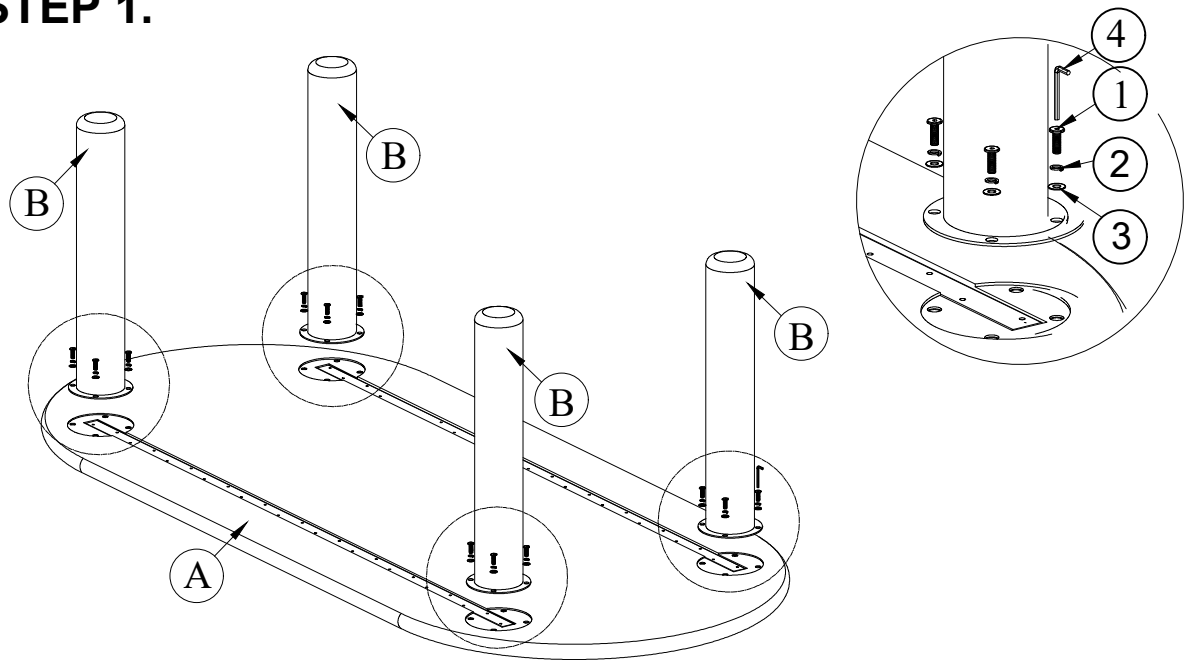

PARTS AND HARDWARE.

PARTS LIST

No.	DESCRIPTION	IMAGE	Q'TY
1	TOP		1
2	LEGS		4

HARDWARE LIST

No.	DESCRIPTION	IMAGE	Q'TY
1	BOLT M8x25		16
2	LOCK WASHER Ø8xØ12		16
3	WASHER Ø8xØ16		16
4	ALLEN KEY K4		1

NOTES.

Thank you for purchasing this quality product! Be sure to check all packing material carefully for small part that may have come loose inside the carton during shipping.

CAUTION: The item is heavy, assembly should be performed by two people.

STEP 1.

STEP 2.