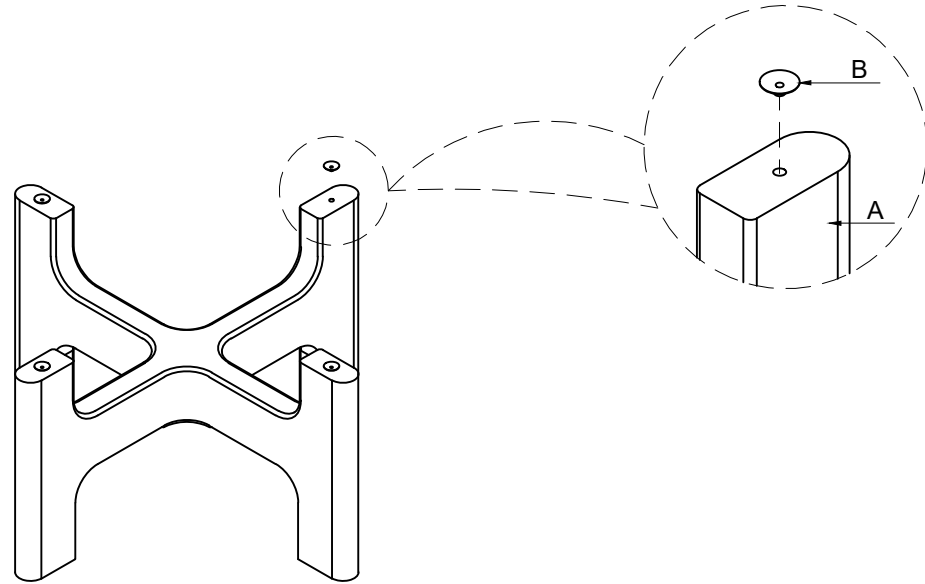

MOE'S

home collection

ASSEMBLY INSTRUCTIONS.

LUKE COFFEE TABLE AMBER

EW-1021-21-0

THANK YOU FOR YOUR PURCHASE!

PARTS AND HARDWARE

NO.	DESCRIPTION	IMAGE	QTY
A	Wood Base		1
B	Suction cup		4
C	Glass Top		1

NOTES.

Thank you for purchasing this quality product! Be sure to check all packing material carefully for small part that may have come loose inside the carton during shipping.

Caution: The item is heavy, assembly should be performed by two people.

STEP 1.

Put the suction cup (B) into the leg holes.

STEP 2.

Put glass top (C) on wood base (A).
Assembly finished.