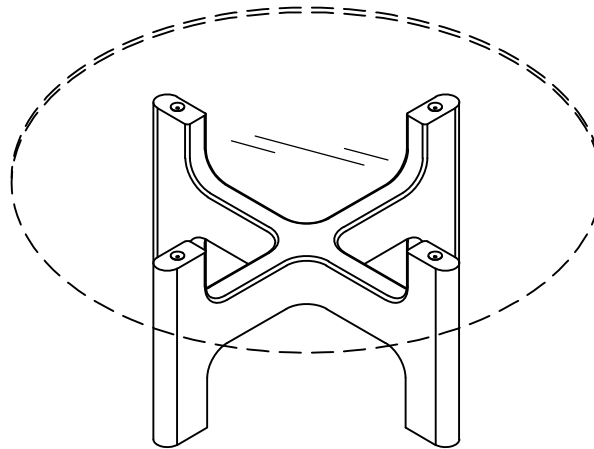

MOE'S

home collection

ASSEMBLY INSTRUCTIONS.

LUKE COFFEE TABLE AMBER

EW-1021-21-0

THANK YOU FOR YOUR PURCHASE!

PARTS AND HARDWARE

NO.	DESCRIPTION	IMAGE	QTY
A	Wood Base		1
B	Suction cup		4
C	Glass Top		1

NOTES.

Thank you for purchasing this quality product! Be sure to check all packing material carefully for small part that may have come loose inside the carton during shipping.

Caution: The item is heavy, assembly should be performed by two people.

STEP 1.

Put the suction cup (B) into the leg holes.

STEP 2.

Put glass top (C) on wood base (A).
Assembly finished.