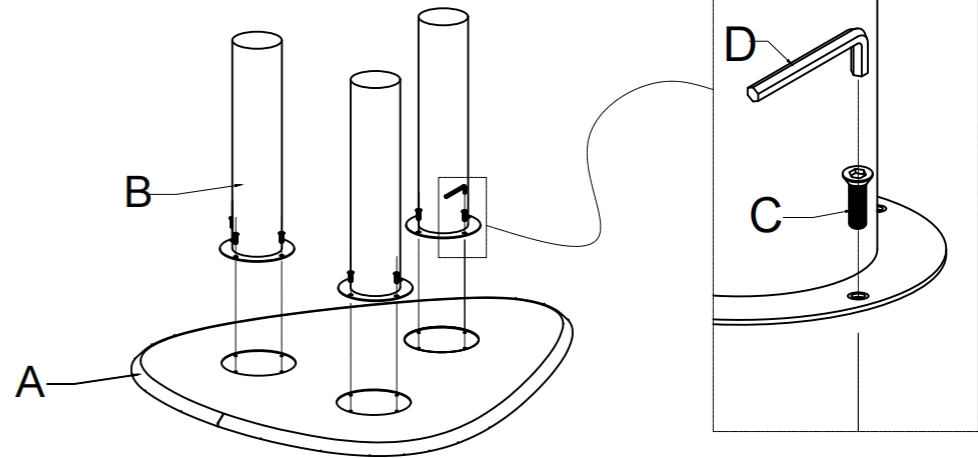

MOE'S

home collection

ASSEMBLY INSTRUCTIONS.

FINLEY DINING TABLE NATURAL

EW-1019-24-0

THANK YOU FOR YOUR PURCHASE!

PARTS AND HARDWARE.

NO.	DESCRIPTION	IMAGE	Q'TY
A	Table top		1
B	Base		3
C	Bolts (M6*15mm)		12
D	Allen key		1

NOTES

Thank you for purchasing this quality product!
Be sure to check all packing material carefully for small part that may have come loose inside the carton during shipping.

Caution: The item is heavy, assembly should be performed by two people.

STEP 1.

Assembling Legs with bolts (C), and Allen key (D) tightly.

STEP 2.

Assembly finished.

Reminder: Need at least 2 adults to lift up the assembled table completely, and keep the table away from the floor, then turn over the table.