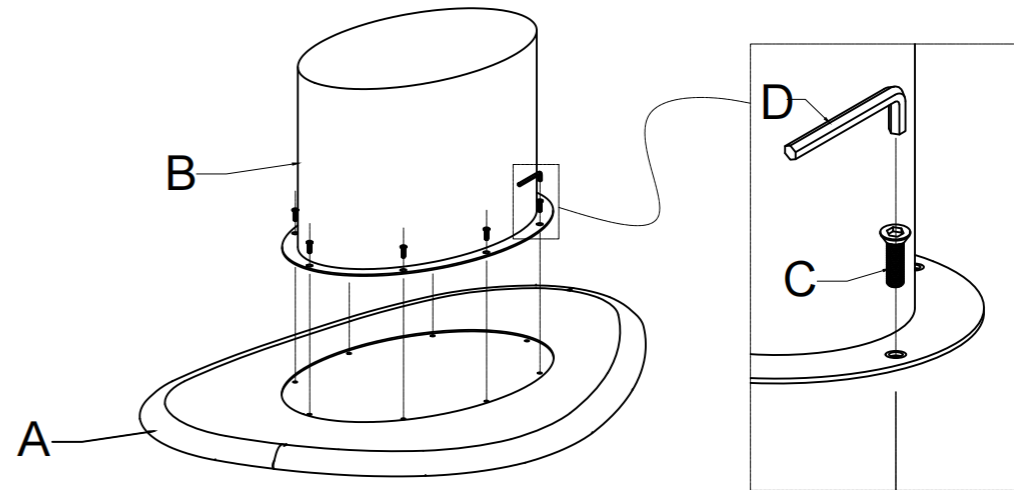

MOE'S

home collection

ASSEMBLY INSTRUCTIONS.

EDEN COFFEE TABLE IVORY WHITE LACQUER

EW-1017-05-0

THANK YOU FOR YOUR PURCHASE!

PARTS AND HARDWARE.

NO.	DESCRIPTION	IMAGE	Q'TY
A	Table top		1
B	Base		1
C	Bolts (M6*15mm)		8
D	Allen key		1

NOTES.

Thank you for purchasing this quality product!
Be sure to check all packing material carefully for small part that may have come loose inside the carton during shipping.

Caution: The item is heavy, assembly should be performed by two people.

STEP 1.

Assembling Legs with bolts (C), and Allen key (D) tightly.

STEP 2.

Assembly finished.