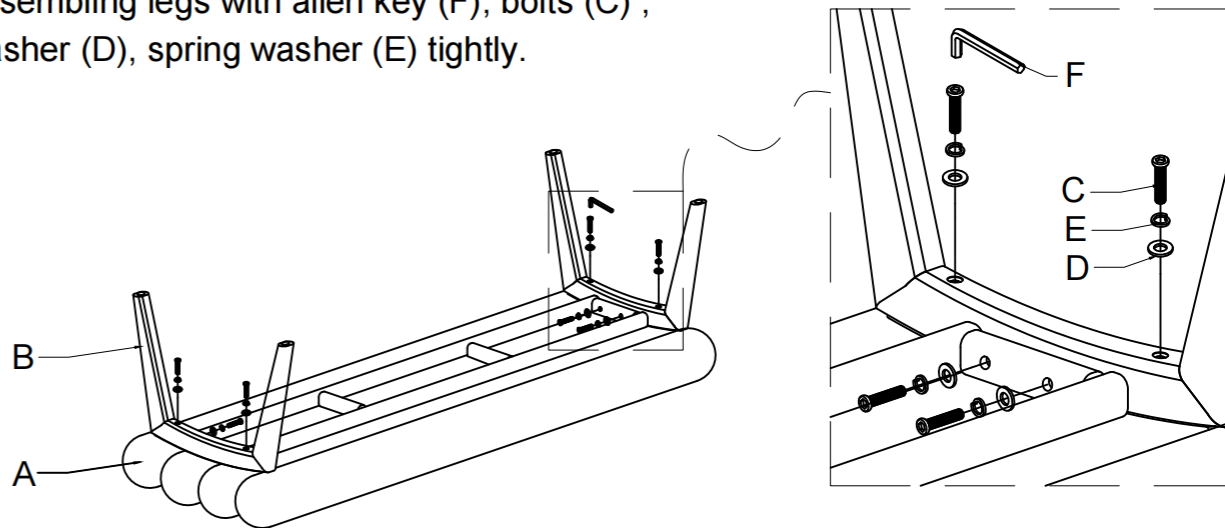

MOE'S

home collection

ASSEMBLY INSTRUCTIONS.

ARLO BENCH PERFORMANCE FABRIC OFF WHITE

EW-1015-14

THANK YOU FOR YOUR PURCHASE!

PARTS AND HARDWARE

NO.	DESCRIPTION	IMAGE	Q'TY
A	Seat		1
B	Wood leg		2
C	Bolts (M8*35mm)		8
D	Washer (Ø8*Ø19*2mm)		8
E	Spring washer		8
F	Allen key		1

NOTES.

Thank you for purchasing this quality product!
Be sure to check all packing material carefully for small part that may have come loose inside the carton during shipping.

Caution: The item is heavy, assembly should be performed by two people.

STEP 1.

Assembling legs with allen key (F), bolts (C), washer (D), spring washer (E) tightly.

STEP 2.

Assembly finished .