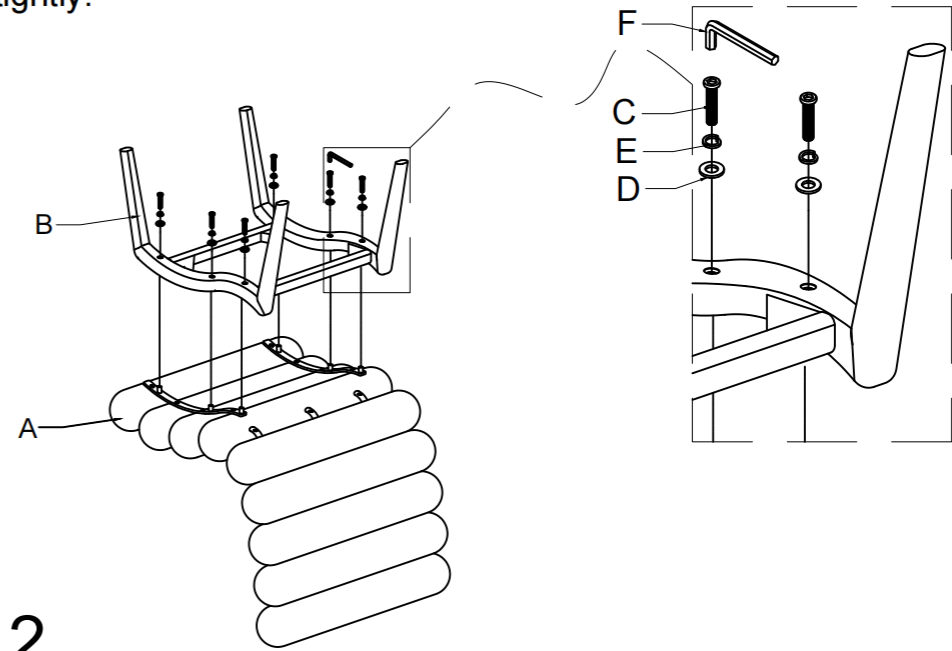

MOE'S

home collection

ASSEMBLY INSTRUCTIONS.

ARLO ACCENT CHAIR PERFORMANCE FABRIC DEEP BROWN

EW-1013-20

THANK YOU FOR YOUR PURCHASE!

PARTS AND HARDWARE

NO.	DESCRIPTION	IMAGE	Q'TY
A	Body		1
B	Wood leg		1
C	Bolts (M8*40mm)		6
D	Washer (Ø8*Ø19*2mm)		6
E	Spring washer		6
F	Allen key(M5)		1

NOTES.

Thank you for purchasing this quality product!
Be sure to check all packing material carefully for small part that may have come loose inside the carton during shipping.

Caution: The item is heavy, assembly should be performed by two people.

STEP 1.

Assembling legs with allen key (F), bolts (C), washer (D), spring washer (E) tightly.

STEP 2.

Assembly finished .