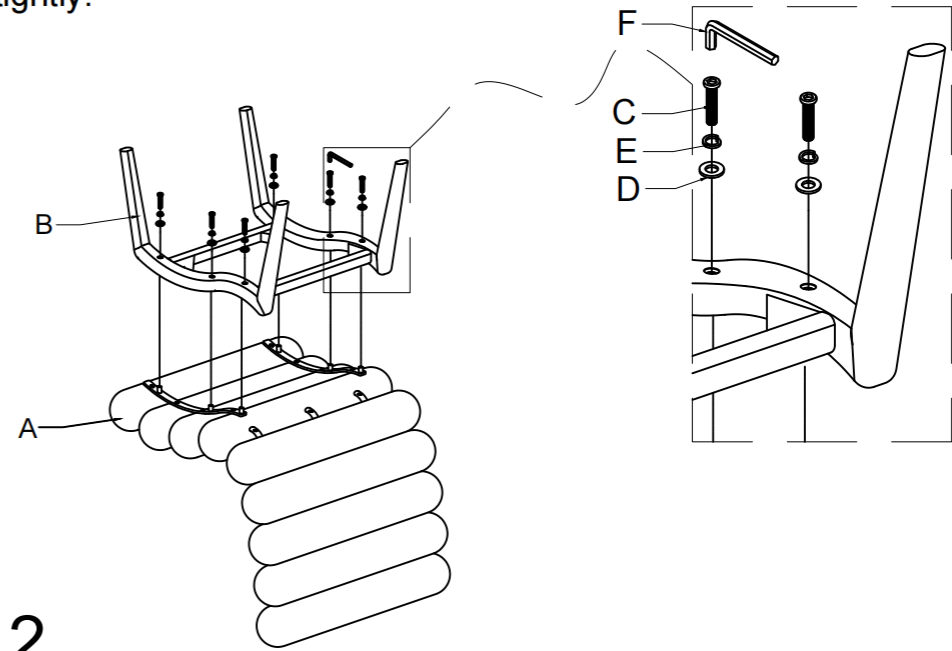

MOE'S

home collection

ASSEMBLY INSTRUCTIONS.

ARLO ACCENT CHAIR PERFORMANCE FABRIC OFF WHITE

EW-1013-14

THANK YOU FOR YOUR PURCHASE!

PARTS AND HARDWARE

NO.	DESCRIPTION	IMAGE	Q'TY
A	Body		1
B	Wood leg		1
C	Bolts (M8*40mm)		6
D	Washer (Ø8*Ø19*2mm)		6
E	Spring washer		6
F	Allen key(M5)		1

NOTES.

Thank you for purchasing this quality product!
Be sure to check all packing material carefully for small part that may have come loose inside the carton during shipping.

Caution: The item is heavy, assembly should be performed by two people.

STEP 1.

Assembling legs with allen key (F), bolts (C), washer (D), spring washer (E) tightly.

STEP 2.

Assembly finished .