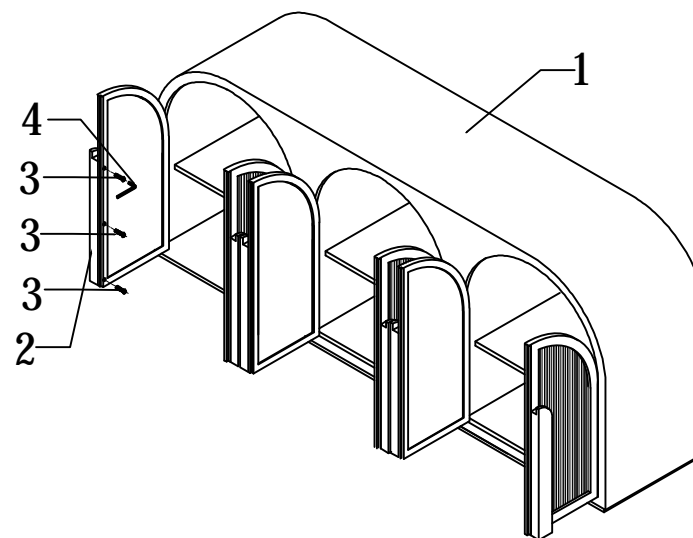

MOE'S

home collection

ASSEMBLY INSTRUCTIONS.

SALONE SIDEBOARD BLACK

EW-1008-02

THANK YOU FOR YOUR PURCHASE!

PARTS AND HARDWARE.

NO.	DESCRIPTION	IMAGE	QTY
①	CABINET		1
②	WOOD HANDLES		6
③	BOLT (M4*25)		18
④	ALLEN KEY		1

NOTES.

Thank you for purchasing this quality product! Be sure to check all packing material carefully for small part that may have come loose inside the carton during shipping.

Caution: The item is heavy, assembly should be performed by two people.

STEP 1.

Assembling the Wood handles (2) with Bolts (3), and Allen key (4) tightly.

STEP 2.

Assembly finished .
Please adjust adjustable feet if ground or blanket is uneven.