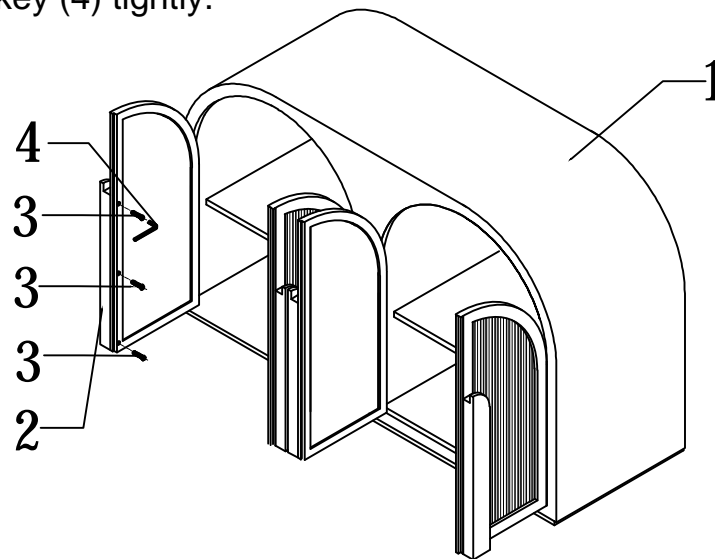

PARTS AND HARDWARE.

NO.	DESCRIPTION	IMAGE	QTY
①	CABINET		1
②	WOOD HANDLES		4
③	BOLT (M4*25)		12
④	ALLEN KEY		1

NOTES.

Thank you for purchasing this quality product! Be sure to check all packing material carefully for small part that may have come loose inside the carton during shipping.

Caution: The item is heavy, assembly should be performed by two people.

STEP 1.

Assembling the Wood handles (2) with Bolts (3), and Allen key (4) tightly.