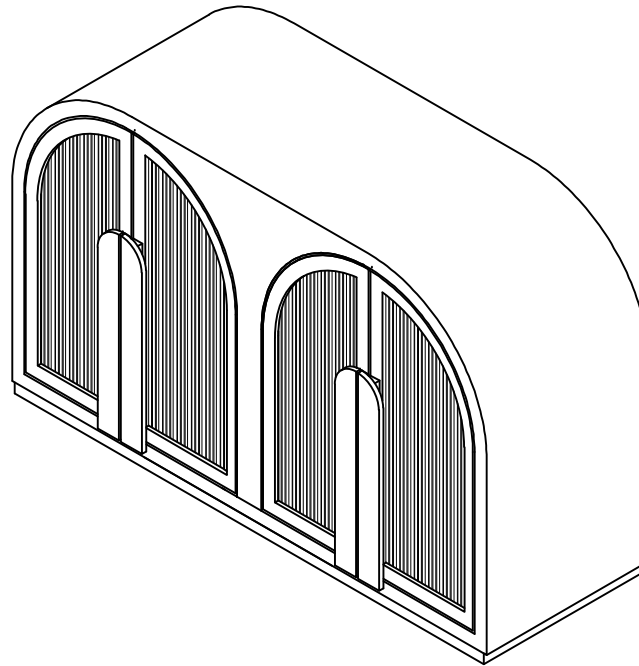

MOE'S

h o m e c o l l e c t i o n

ASSEMBLY INSTRUCTIONS.

SALONE CABINET BLACK

EW-1007-02

THANK YOU FOR YOUR PURCHASE!

PARTS AND HARDWARE.

NO.	DESCRIPTION	IMAGE	QTY
①	CABINET		1
②	WOOD HANDLES		4
③	BOLT (M4*25)		12
④	ALLEN KEY		1

NOTES.

Thank you for purchasing this quality product! Be sure to check all packing material carefully for small part that may have come loose inside the carton during shipping.

Caution: The item is heavy, assembly should be performed by two people.