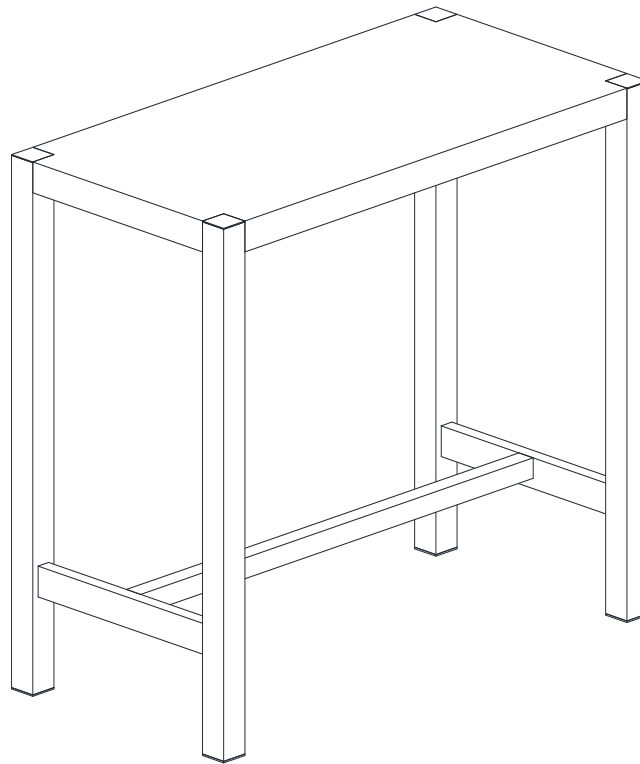

## **ASSEMBLY INSTRUCTIONS.**

RIVA COUNTER TABLE WHITE

**ER-1079-18**

THANK YOU FOR YOUR PURCHASE!

## PARTS AND HARDWARE.

1. TABLE TOP x 1

A. ALLEN KEY M6 x 1

B. BOLT M8\*60 x 8

2. TABLE LEG x 2

C. METAL PLATE x 4

D. BOLT M8\*20 x 2

3. CONNECT BAR x 1

E. FLAT WASHER DIA 17MM x 2