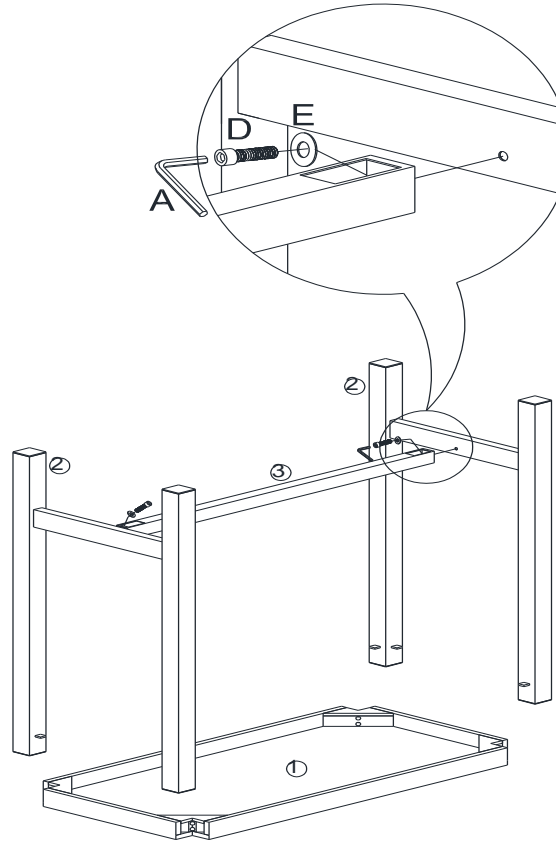

PARTS AND HARDWARE.

1. TABLE TOP x 1

A. ALLEN KEY M6 x 1

B. BOLT M8*60 x 8

2. TABLE LEG x 2

C. METAL PLATE x 4

D. BOLT M8*20 x 2

3. CONNECT BAR x 1

E. FLAT WASHER DIA 17MM x 2

NOTES.

Thank you for purchasing this quality product! Be sure to check all packing material carefully for small part that may have come loose inside the carton during shipping.

CAUTION: The item is heavy, assembly should be performed by two people.

STEP 1.