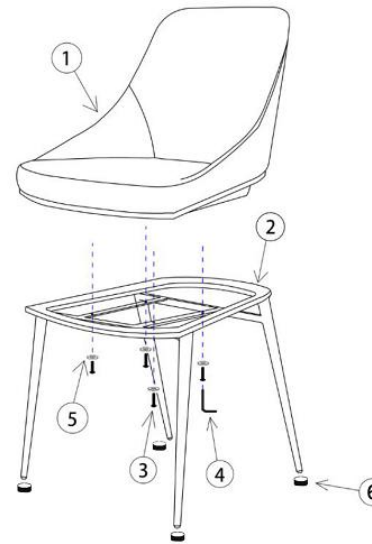

PARTS AND HARDWARE.

1 SEAT x 1	
2 LEG x 1	
3 BOLT M6-40 x 4	
4 ALLEN KEY M4 x 1	5 FLAT WASHER x 4
6 FEET PAT x 8 (Stick fully after receiving the product)	

NOTES.

Thank you for purchasing this quality product! Be sure to check all packing material carefully for small part that may have come loose inside the carton during shipping.

CAUTION: The item is heavy, assembly should be performed by two people.

STEP 1.