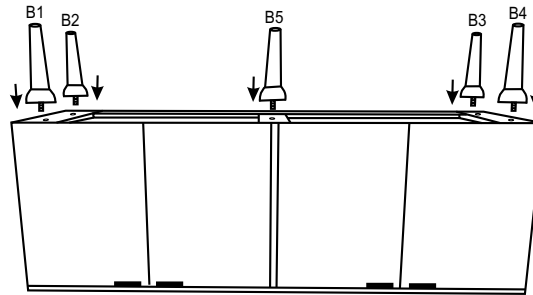

MOE'S

home collection

ASSEMBLY INSTRUCTIONS.

INFINITY SIDEBOARD

DD-1035-29

THANK YOU FOR YOUR PURCHASE!

PARTS AND HARDWARE.

(A) BASE x 1

(B) LEGS x 5

STEP 1.

A

STEP 2.

X5

STEP 3.

STEP 4.

NOTES.