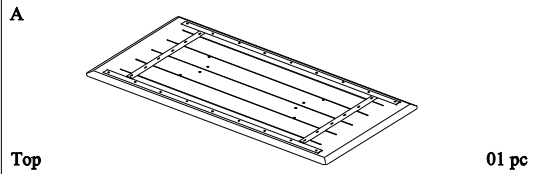

MOE'S

home collection

ASSEMBLY INSTRUCTIONS.

GODENZA DINING TABLE RECTANGULAR OAK

CB-1004-24-0

THANK YOU FOR YOUR PURCHASE!

PARTS AND HARDWARE.

PARTS LIST

HARDWARE LIST

1. Bolt	2. Lock Washer
	
M6*35 mm 08 pcs	Ø6.5*11 mm 08 pcs
3. Flat Washer	4. Allen key
	
Ø6.5*16 mm 08 pcs	M4 01 pc

NOTES.

Thank you for purchasing this quality product! Be sure to check all packing material carefully for small part that may have come loose inside the carton during shipping.