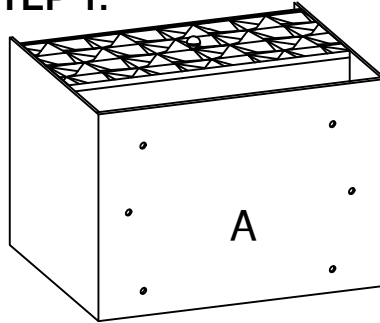

PARTS & HARDWARE.

PART LIST

NO.	DESCRIPTION	IMAGE	Qty
A.	BEDSIDE		1
B.	LEG		2

HARDWARE LIST

C.	Allen Bolt 6 x 30mm		6
D.	Flat Washer 8 x 25mm		6
E.	Spring Washer Ø8mm		6
F.	Allen Key 4mm		1

NOTES.

Thank you for purchasing this quality product!
Be sure to check all packing material carefully
for small part that May have come loose
inside the carton during shipping.

CAUTION: The Item is heavy, assembly
should be performed by two people.

STEP 1.