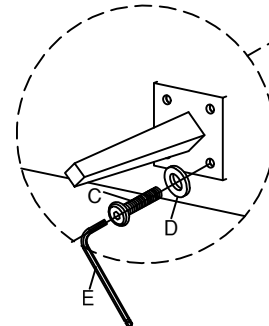

HARDWARE LIST

C.	Allen Bolt 6 x 16 mm		16
D.	Flat Washer 8 x 16mm		16
E.	Allen Key 4mm		1

NOTES.

Thank you for purchasing this quality product! Be sure to check all packing material carefully for small part that May have come loose inside the carton during shipping.

CAUTION: The Item is heavy, assembly should be performed by two people.

STEP 1.

STEP 2.

STEP 3.

STEP 4.