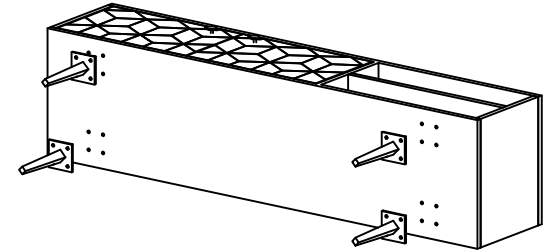

PARTS & HARDWARE.

PART LIST

NO.	DESCRIPTION	IMAGE	Qty
A.	TV CABINET		1
B.	LEG		4

HARDWARE LIST

C.	Allen Bolt 6 x 16 mm		16
D.	Flat Washer 8 x 16mm		16
E.	Allen Key 4mm		1

NOTES.

Thank you for purchasing this quality product! Be sure to check all packing material carefully for small part that May have come loose inside the carton during shipping.

CAUTION: The Item is heavy, assembly should be performed by two people.

STEP 1.

STEP 2.

STEP 3.

STEP 4.