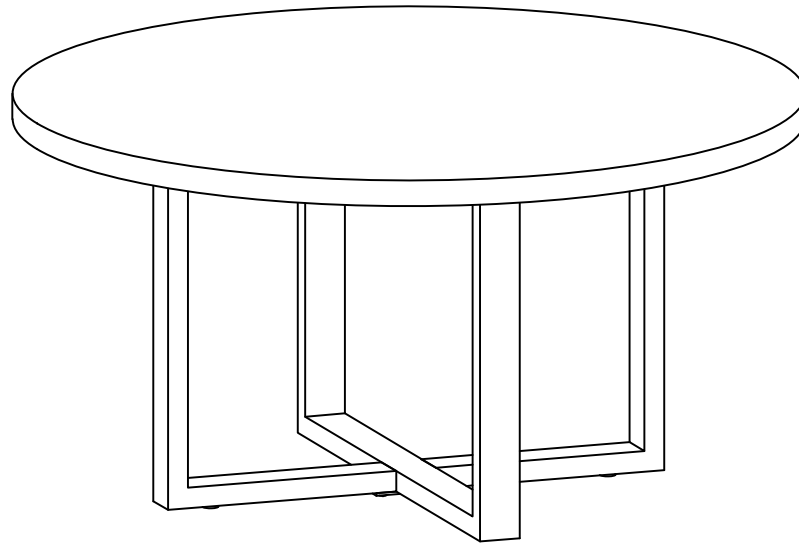

MOE'S

home collection

ASSEMBLY INSTRUCTIONS.

JEDRIK ROUND OUTDOOR DINING TABLE BLACK

BQ-1065-02

THANK YOU FOR YOUR PURCHASE!

PARTS AND HARDWARE.

PARTS LIST

No.	DESCRIPTION	IMAGE	Q'TY
P1	CONCRETE TOP		1
P2	STEEL FRAME		1
P2	STEEL FRAME		1
P2	STEEL FRAME		1

HARDWARE LIST

No.	DESCRIPTION	IMAGE	Q'TY
H1	BOLT M8x25		14
H2	WASHER M8x18		14
H3	ALLEN KEY		1

NOTES.

Thank you for purchasing this quality product! Be sure to check all packing material carefully for small part that may have come loose inside the carton during shipping.