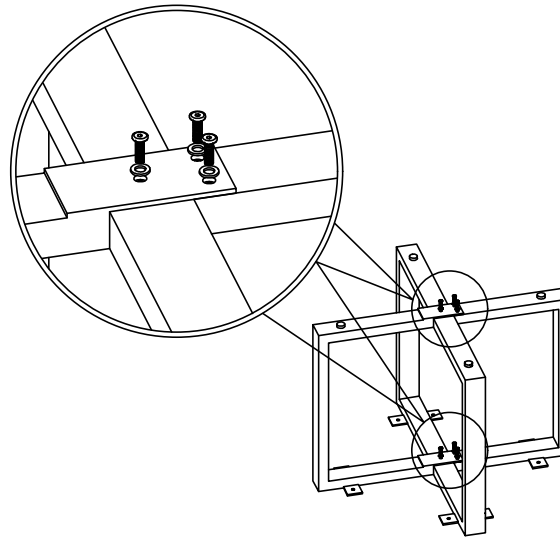

PARTS AND HARDWARE.

PARTS LIST

No.	DESCRIPTION	IMAGE	Q'TY
P1	CONCRETE TOP		1
P2	STEEL FRAME		1
P2	STEEL FRAME		1
P2	STEEL FRAME		1

HARDWARE LIST

No.	DESCRIPTION	IMAGE	Q'TY
H1	BOLT M8x25		14
H2	WASHER M8x18		14
H3	ALLEN KEY		1

NOTES.

Thank you for purchasing this quality product! Be sure to check all packing material carefully for small part that may have come loose inside the carton during shipping.

CAUTION: The item is heavy, assembly should be performed by two people.

STEP 1.