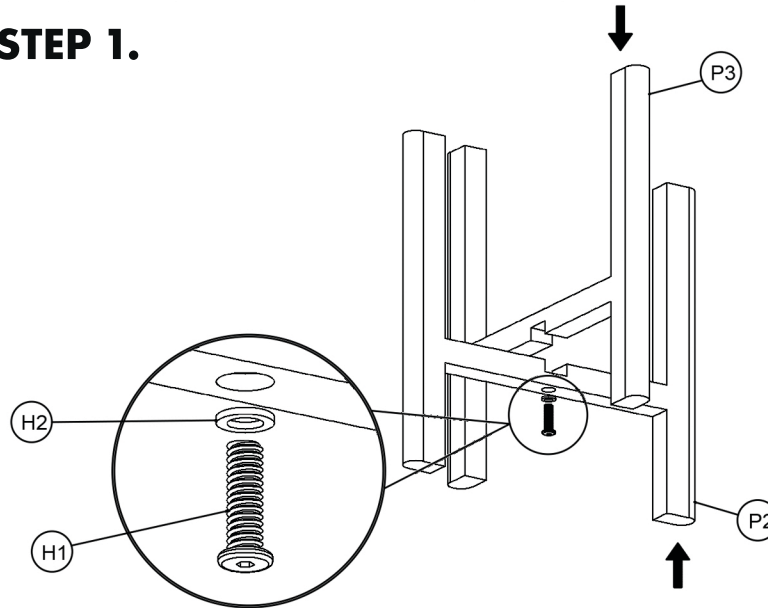

PARTS AND HARDWARE

PARTS LIST

No.	DESCRIPTION	IMAGE	Q'TY
P1	Concrete part		01
P2	Wooden leg A		01
P3	Wooden leg B		01

HARDWARE LIST

No.	DESCRIPTION	IMAGE	Q'TY
H1	BOLT M6x30		01
H2	WASHER M6x12		01
H3	ALLEN KEY		01

NOTES.

Thank you for purchasing this quality product! Be sure to check all packing material carefully for small part that may have come loose inside the carton during shipping.

CAUTION: The item is heavy, assembly should be performed by two people.

STEP 1.

STEP 2.