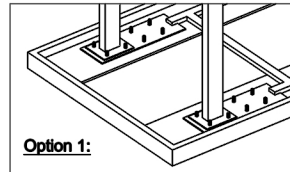

PARTS AND HARDWARE.

PARTS LIST

No.	DESCRIPTION	IMAGE	Q'TY
P1	CONCRETE TOP		01
P2	METAL LEG		02

HARDWARE LIST

No.	DESCRIPTION	IMAGE	Q'TY
H1	SPANNER		01
H2	HEX NUT		24
H3	WASHER		24

NOTES.

Thank you for purchasing this quality product! Be sure to check all packing material carefully for small part that may have come loose inside the carton during shipping.

CAUTION: The item is heavy, assembly should be performed by two people.

STEP 1.