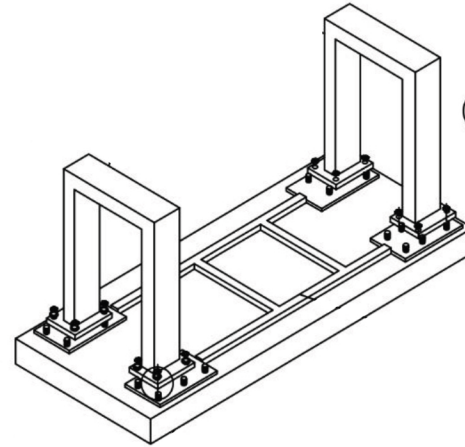

PARTS AND HARDWARE.

PARTS LIST

No.	DESCRIPTION	IMAGE	Q'TY
P1	CONCRETE TOP		01
P2	METAL LEG		02

HARDWARE LIST

No.	DESCRIPTION	IMAGE	Q'TY
H1	SPANNER		01
H2	HEX NUT		24
H3	WASHER		24

NOTES.

Thank you for purchasing this quality product! Be sure to check all packing material carefully for small part that may have come loose inside the carton during shipping.

CAUTION: The item is heavy, assembly should be performed by two people.

STEP 1.