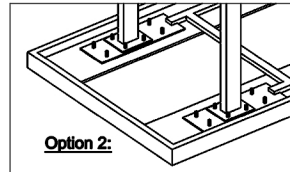

PARTS AND HARDWARE.

PARTS LIST

No.	DESCRIPTION	IMAGE	Q'TY
P1	CONCRETE TOP		01
P2	METAL LEG		02

HARDWARE LIST

No.	DESCRIPTION	IMAGE	Q'TY
H1	SPANNER		01
H2	HEX NUT		24
H3	WASHER		24

NOTES.

Thank you for purchasing this quality product! Be sure to check all packing material carefully for small part that may have come loose inside the carton during shipping.

CAUTION: The item is heavy, assembly should be performed by two people.

STEP 1.