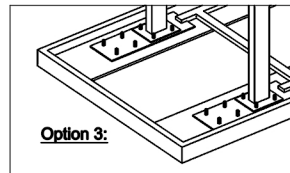

PARTS AND HARDWARE.

PARTS LIST

No.	DESCRIPTION	IMAGE	Q'TY
P1	CONCRETE TOP		01
P2	METAL LEG		02

HARDWARE LIST

No.	DESCRIPTION	IMAGE	Q'TY
H1	SPANNER		01
H2	HEX NUT		24
H3	WASHER		24

NOTES.

Thank you for purchasing this quality product! Be sure to check all packing material carefully for small part that may have come loose inside the carton during shipping.

CAUTION: The item is heavy, assembly should be performed by two people.

STEP 1.