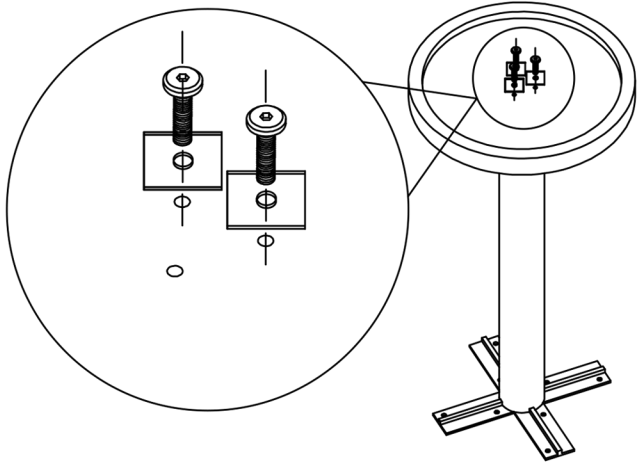

BQ-1017-25: HAGAN OUTDOOR COUNTER HEIGHT TABLE

Thank you for purchasing this quality product. Be sure to check all packing material carefully for small parts that may have come loose inside the carton during shipment.

<p>A. TABLE TOP x1</p> 	<p>B. STEEL x1</p> 	<p>C. BOLTS M8x70 x3</p> 	<p>D. M8x16 x8</p> 	<p>E. KEY K4 x1</p> 	
<p>F. BASE x1</p> 	<p>F. M8x40 x3</p> 	<p>H. BOLTS M8x20 x8</p> 			

1

Use bolts M8x70 and Washer M8x40

2

Use bolts M8x20 and Washer M8x16

3

FINISHED