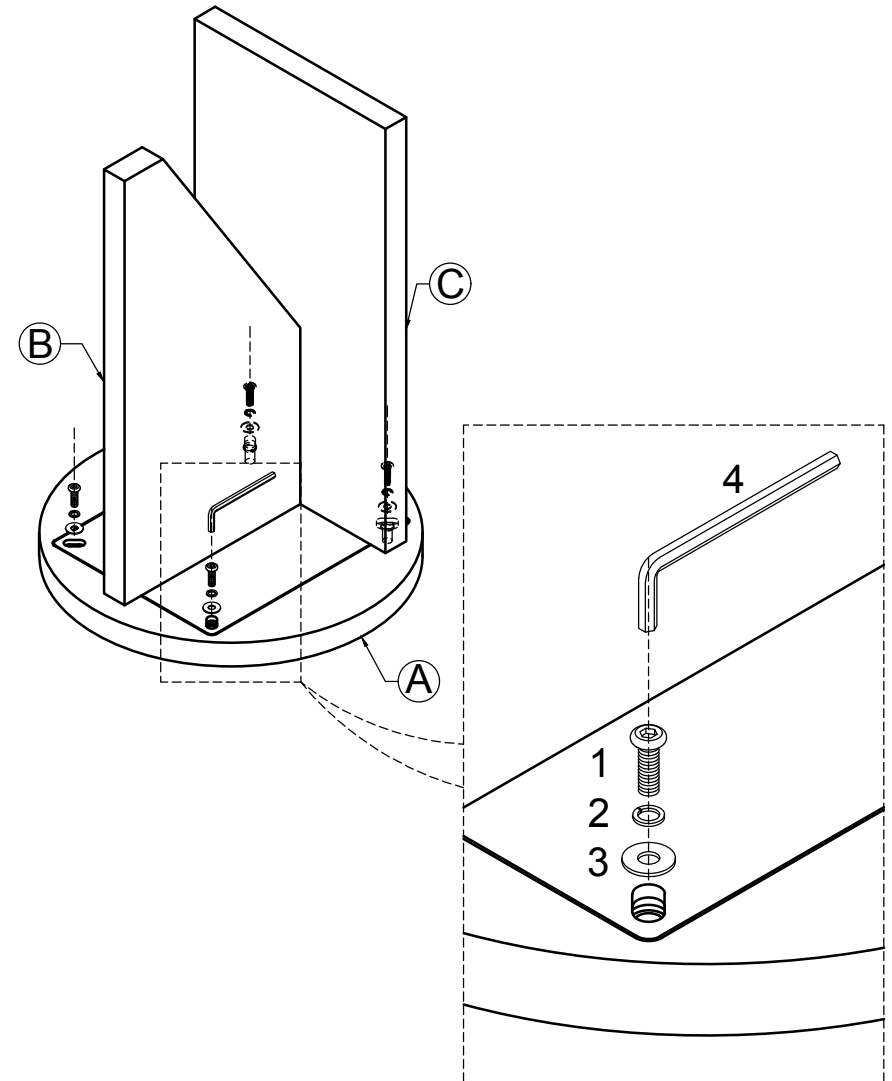

Step 2

NOTES.

Thank you for purchasing this quality product! Be sure to check all packing material carefully for small part that may have come loose inside the carton during shipping.