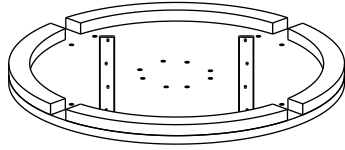

## ASSEMBLY INSTRUCTIONS

FOLKE ROUND COFFEE TABLE NATURAL

BC-1117-24

THANK YOU FOR YOUR PURCHASE!

## PART LIST

A

Top = 1 pc

B

Long Leg = 1 pc

C

Short Leg = 2 pcs