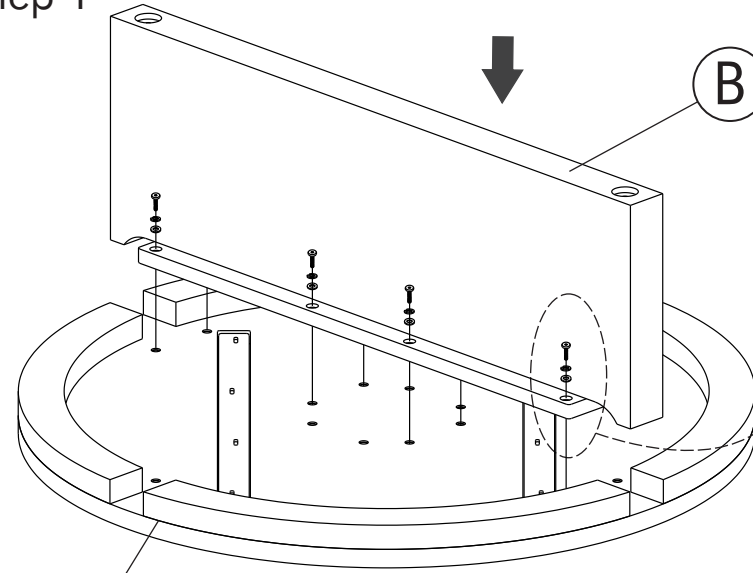

PART LIST

A

Top = 1 pc

B

Long Leg = 1 pc

C

Short Leg = 2 pcs

HARDWARE LIST

1. Bolt

M6 16 pcs

2. Spring washer

M6.5 16 pcs

3. Flat washer

M6.5 16 pcs

4. Allen key

1 pc

NOTES.

Thank you for purchasing this quality product! Be sure to check all packing material carefully for small part that may have come loose inside the carton during shipping.

CAUTION:

The item is heavy, assembly should be performed by two people.

Step 1