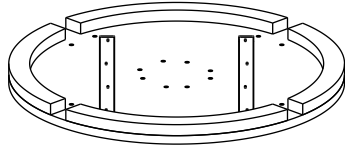

## ASSEMBLY INSTRUCTIONS

FOLKE ROUND COFFEE TABLE DARK BROWN  
BC-1117-21

THANK YOU FOR YOUR PURCHASE!

## PART LIST

A

Top = 1 pc

B

Long Leg = 1 pc

C

Short Leg = 2 pcs