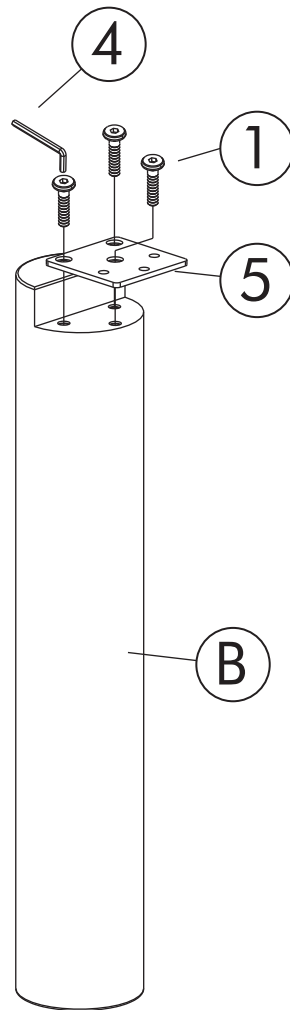

Top Table = 1 pc

B

Leg = 4 pcs

HARDWARE LIST

1. Bolt

M6 x 30mm

24pcs

2. Spring washer

M6.5x 13mm

12pcs

3. Flat washer

M6.5 x 18mm

12pcs

4. Allen key

1 pc

5. Mounting Plate metal

4pcs

NOTES.

Thank you for purchasing this quality product! Be sure to check all packing material carefully for small part that may have come loose inside the carton during shipping.

CAUTION:

The item is heavy, assembly should be performed by two people.

Step 1

Step 2