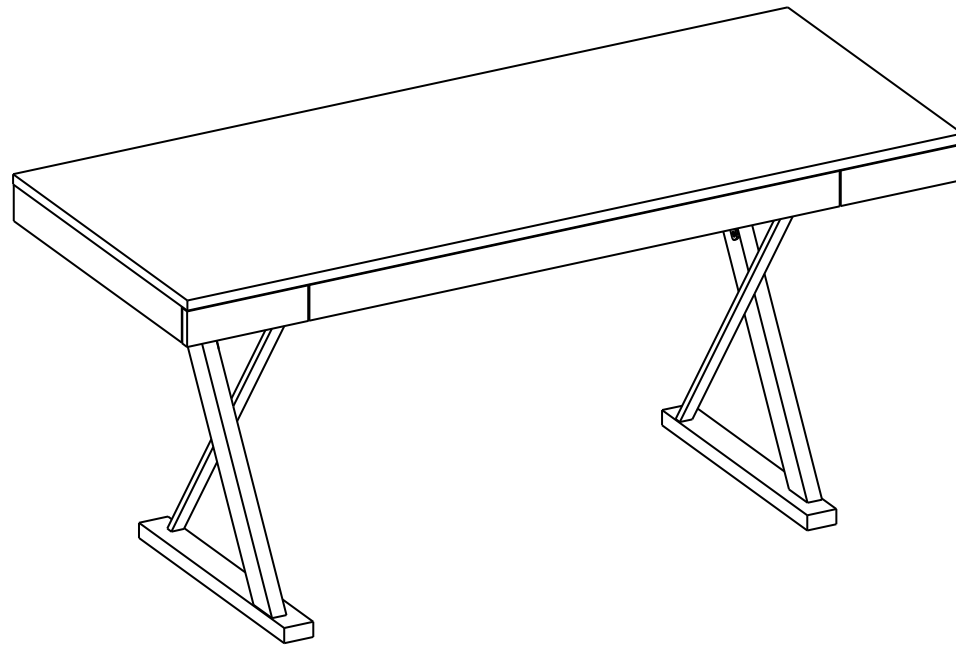

## ASSEMBLY INSTRUCTIONS.

PROFECTO DESK OAK

**BC-1107-24**

THANK YOU FOR YOUR PURCHASE!

## PART LIST

<p>A</p>  <p>Top = 1pc</p>	<p>B</p>  <p>Stretcher = 1pc</p>
<p>C</p> <p>Leg Right = 1pc</p>	<p>D</p> <p>Leg Left = 1pc</p>