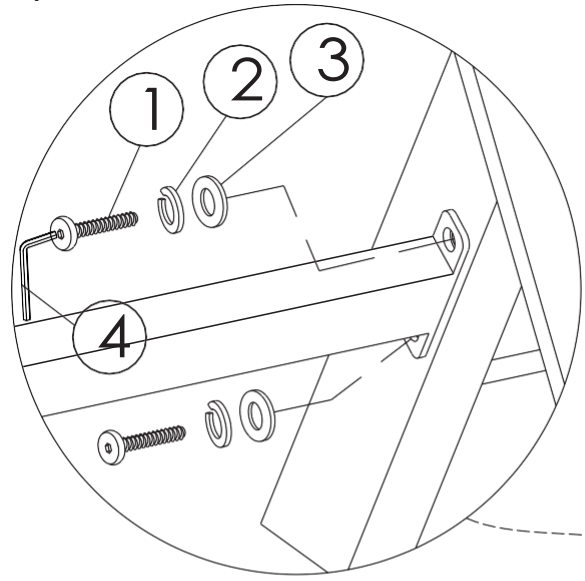

PART LIST

A Top = 1pc	B Stretcher = 1pc
C Leg Right = 1pc	D Leg Left = 1pc

HARDWARE LIST

1. Bolt M6 x 25mm 16pcs	2. Springwasher M6.5 x 11mm 16pcs
3. Flat washer M6.5 x 18mm 16pcs	4. Allen key 1 pc

NOTES.

Thank you for purchasing this quality product! Be sure to check all packing material carefully for small part that may have come loose inside the carton during shipping.

CAUTION:

The item is heavy, assembly should be performed by two people.

Step 1