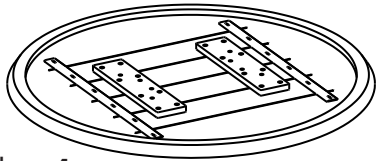

MOE'S

h o m e c o l l e c t i o n

ASSEMBLY INSTRUCTIONS.

SILAS ROUND DINING TABLE BLACK ASH

BC-1102-02

THANK YOU FOR YOUR PURCHASE!

PART LIST

A

Top Table = 1 pc

B

Leg = 2 pcs

HARDWARE LIST

1. Bolt

M6 x 40mm 8pcs

2. Spring washer

M6.5x 11mm 8pcs

3. Flat washer

M6.5 x 16mm 8pcs

4. Allen key

1 pc

NOTES.

Thank you for purchasing this quality product! Be sure to check all packing material carefully for small part that may have come loose inside the carton during shipping.