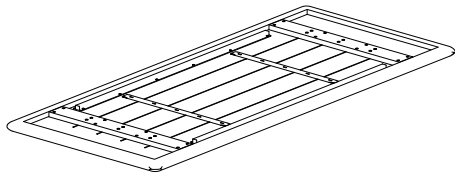

MOE'S

home collection

ASSEMBLY INSTRUCTIONS.

MALIBU DINING TABLE WALNUT

BC-1046-03

THANK YOU FOR YOUR PURCHASE!

PARTS LIST

A

Top table = 1pc

B

Legs = 2pcs

HARDWARE LIST

1. Bolt

M8*60=12pcs

2. Spring washer

Dia 8.5*13=12pcs

3. Flat washer

Dia8.5*16=12pcs

4. Allen key

M4 =1pc

NOTES.

Thank you for purchasing this quality product! Be sure to check all packing material carefully for small part that may have come loose inside the carton during shipping.