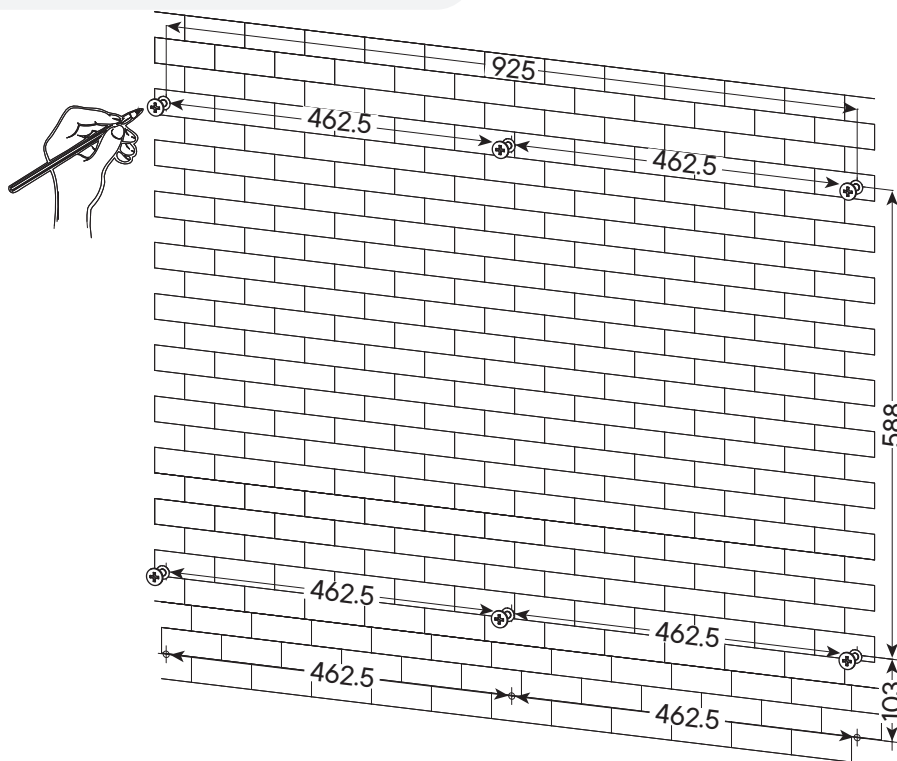

COMPONENTS

- 1** Headboard x1

Step 2

HARDWARE

- C** Wall Plug x9
- D** Screw M 5.5 x 45 mm x6

Step 3

HARDWARE

D Screw M 5.5 x 45 mm x3