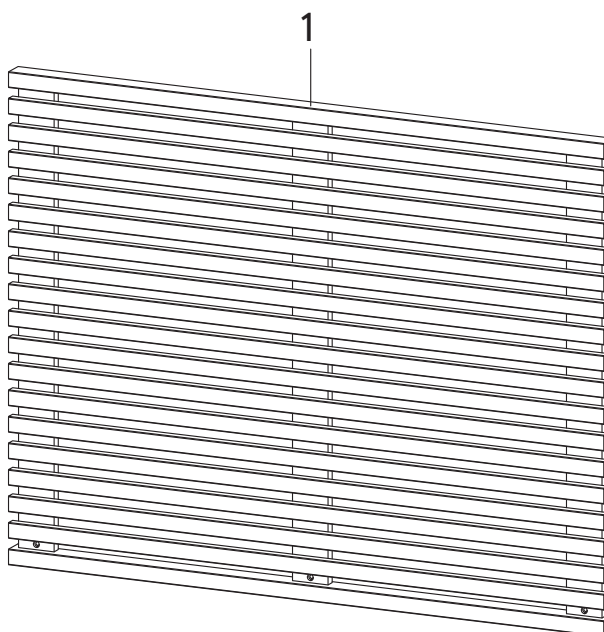

Keep all components and packaging out of reach of children or animals to avoid risk of choking or suffocation.

Furniture components:

1 Headboard x1

Provided hardware:

A		Plat Bracket	x6
B		Screw M 4.5 x 12.5 mm	x12
C		Wall Plug	x9
D		Screw M 5.5 x 45 mm	x9
E		Screw Cap	x3