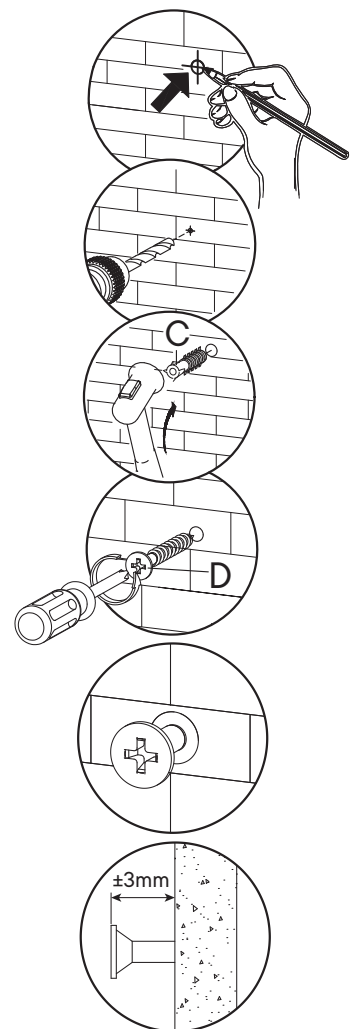

Keep all components and packaging out of reach of children or animals to avoid risk of choking or suffocation.

Furniture components:

1 Headboard x1

Provided hardware:

A		Plat Bracket	x6
B		Screw M 4.5 x 12.5 mm	x12
C		Wall Plug	x9
D		Screw M 5.5 x 45 mm	x9
E		Screw Cap	x3

What you need:

Phillips

Phillips Head Screwdriver

Wait!

Missing parts or hardware? Need assistance?
Contact us before returning your item. We're here to help!
609.256.9000 • cs@modway.com

Step 1

HARDWARE

- A** Plat Bracket x6
- B** Screw M 4.5 x 12.5 mm x12

COMPONENTS

- 1** Headboard x1

Step 2

HARDWARE

- C** Wall Plug x9
- D** Screw M 5.5 x 45 mm x6

Step 3

HARDWARE

D Screw M 5.5 x 45 mm x3