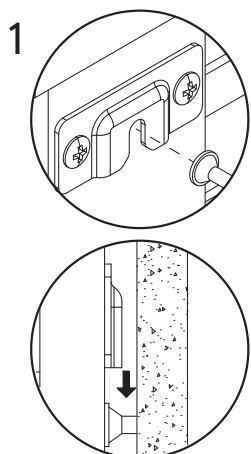

Step 3

HARDWARE

D Screw M 5.5 x 45 mm x3

E Screw Cap x3

Great job!

Headboard assembly is complete.

♥ CARING FOR YOUR ITEM

Indoor use only.

Not contract grade.

Clean using a non-abrasive cloth and a mild cleaner.

Never use harsh chemicals, as they could damage the finish or integrity of the item.