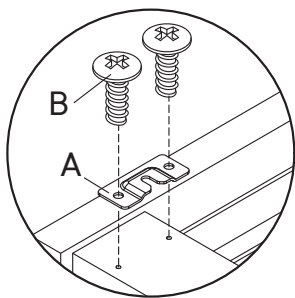

Keep all components and packaging out of reach of children or animals to avoid risk of choking or suffocation.

Furniture components:

1 Headboard x1

Provided hardware:

A		Plat Bracket	x6
B		Screw M 4.5 x 12.5 mm	x12
C		Wall Plug	x9
D		Screw M 5.5 x 45 mm	x9
E		Screw Cap	x3

What you need:

Phillips

Phillips Head Screwdriver

Wait!

Missing parts or hardware? Need assistance?
Contact us before returning your item. We're here to help!
609.256.9000 • cs@modway.com

Step 1

HARDWARE

- A** Plat Bracket x6
- B** Screw M 4.5 x 12.5 mm x12

COMPONENTS

- 1** Headboard x1

Step 2

HARDWARE

- C** Wall Plug x9
- D** Screw M 5.5 x 45 mm x6

Step 3

HARDWARE

D Screw M 5.5 x 45 mm x3