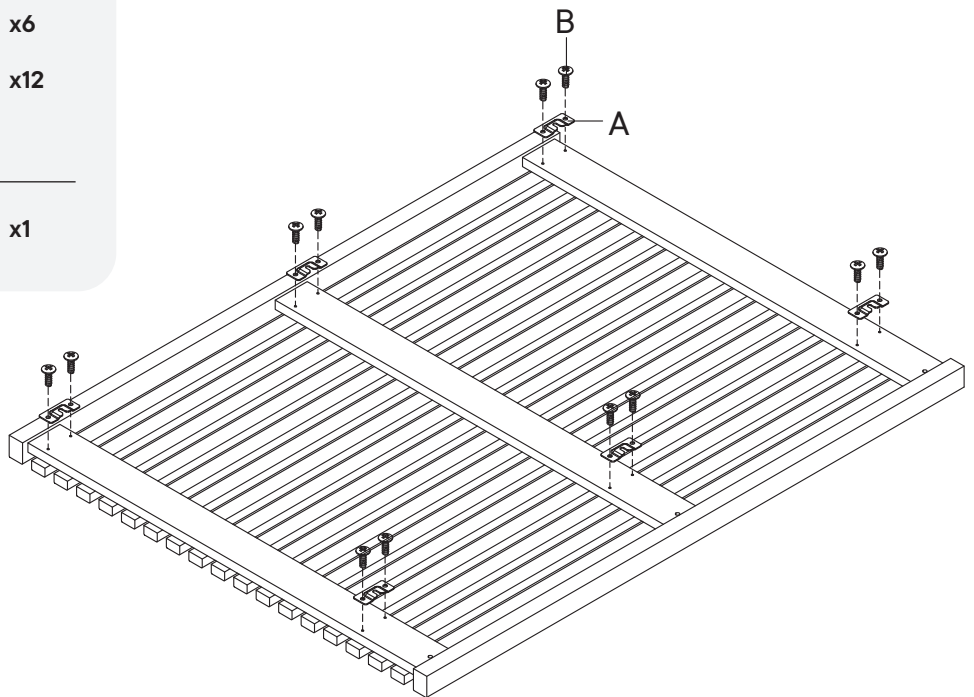

COMPONENTS

- 1** Headboard x1

Step 2

HARDWARE

- C** Wall Plug x9
- D** Screw M 5.5 x 45 mm x6

Step 3

HARDWARE

D Screw M 5.5 x 45 mm x3