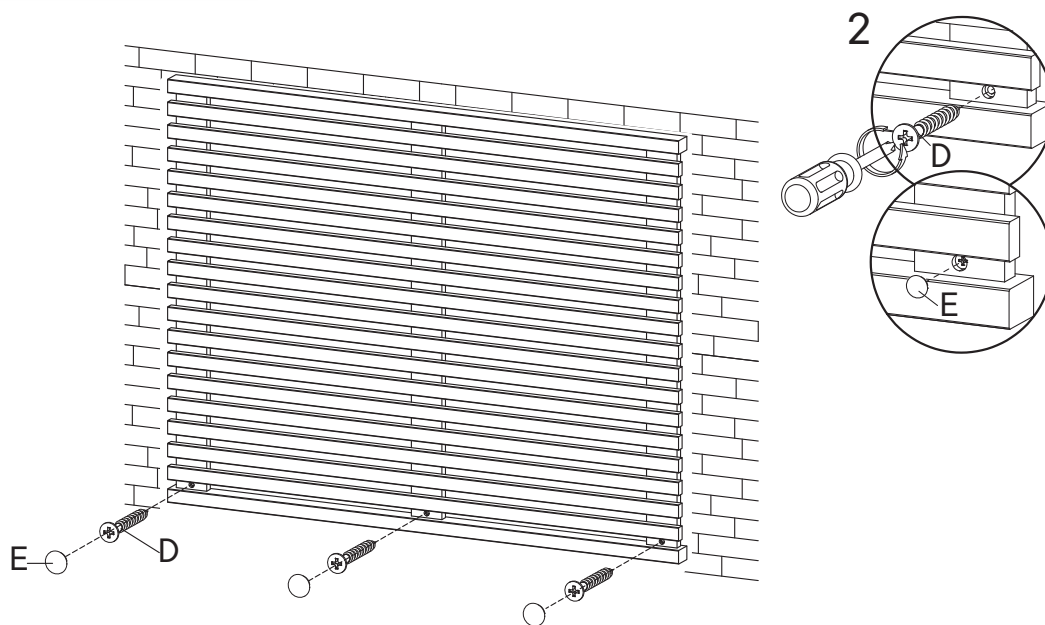

Step 3

HARDWARE

D Screw M 5.5 x 45 mm x3

E Screw Cap x3

Great job!

Headboard assembly is complete.

♥ CARING FOR YOUR ITEM

Indoor use only.

Not contract grade.

Clean using a non-abrasive cloth and a mild cleaner.

Never use harsh chemicals, as they could damage the finish or integrity of the item.