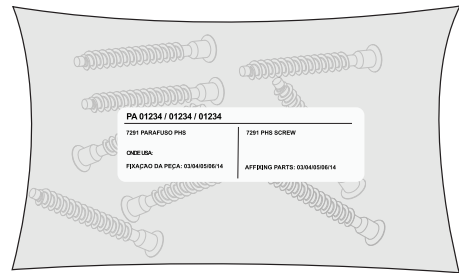

Identify the parts by observing the number printed on their edges.

CARE INSTRUCTIONS

Wipe clean using a damp cloth and a mild cleaner. Do not use abrasive and chemical products.

HANDLING

Move the piece carefully, don't drag it. Ask for someone else's help to do so.

HARDWARE

Identify and separate the hardware used in the assembly. There's a label on each package identifying the parts and where to use them.

COD. 0599-14x

A

COD. 0494-14x

B

COD. 7702-8x

C