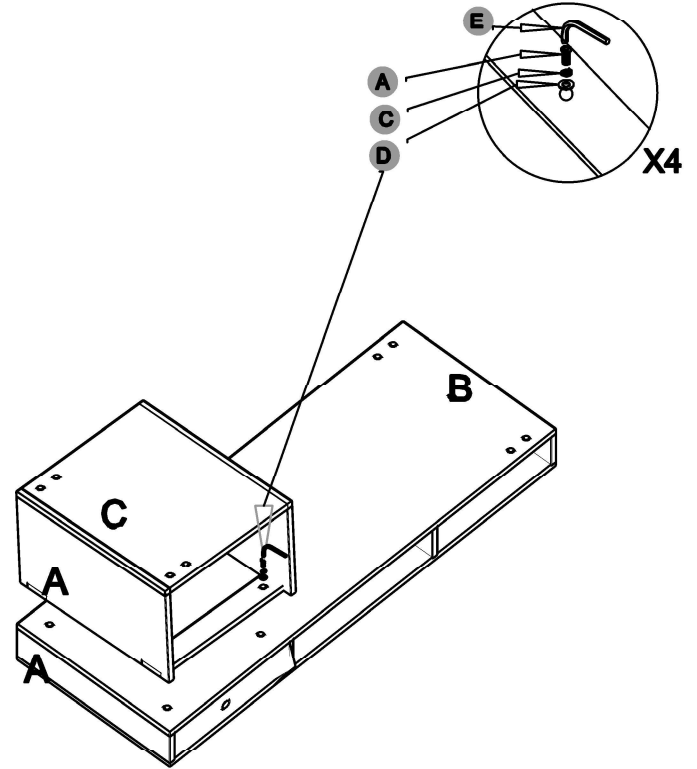

ASSEMBLY INSTRUCTIONS

Kit Contents :-

A Allen bolt - 4 Pcs **B** Allen bolt - 8 Pcs **C** Spring washer - 12 Pcs **D** Flat washer - 12 Pcs **E** Allenkey - 1 Pcs

6 x 30 MM

6 x 25 MM

2 x 12 MM

2 x 16 MM

Ref	Description	Qty
1	Table Top	1
2	Drawer box	1
3	Long leg	1
4	Short leg	1
5	Anti - Tip Kit	2 Set

1.

Components

2.

NOTE : Place O2 desk top on a clean, dry surface to prevent damage to top

3.

4.

Refer Anti-tip instructions on attached sheet

Your O2 desk is Now Ready to Use