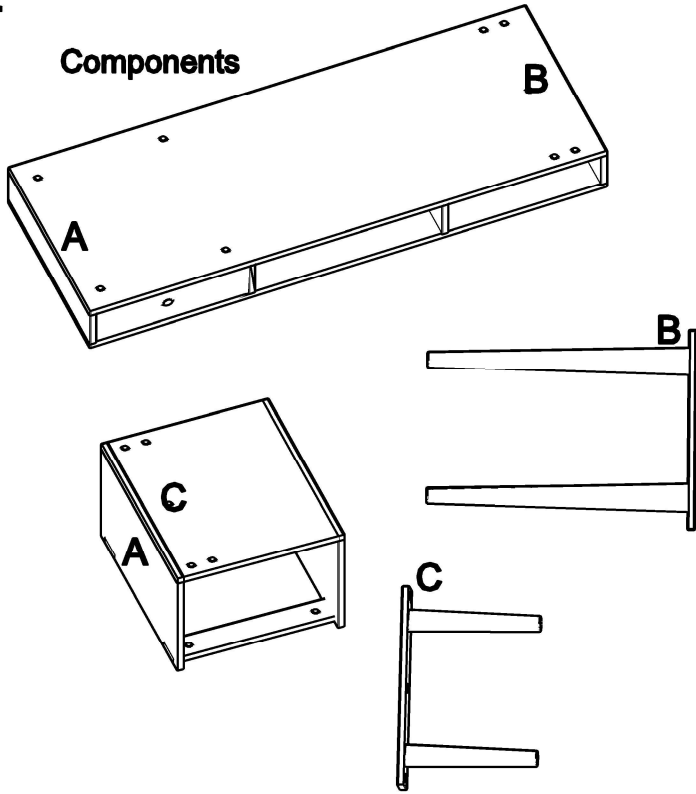

ASSEMBLY INSTRUCTIONS

Kit Contents :-

A Allen bolt - 4 Pcs **B** Allen bolt - 8 Pcs **C** Spring washer - 12 Pcs **D** Flat washer - 12 Pcs **E** Allenkey - 1 Pcs

6 x 30 MM

6 x 25 MM

2 x 12 MM

2 x 16 MM

Ref	Description	Qty
1	Table Top	1
2	Drawer box	1
3	Long leg	1
4	Short leg	1
5	Anti - Tip Kit	2 Set

1.

Components

2.

NOTE : Place O2 desk top on a clean, dry surface to prevent damage to top

3.

4.

Refer Anti-tip instructions on attached sheet

Your O2 desk is Now Ready to Use