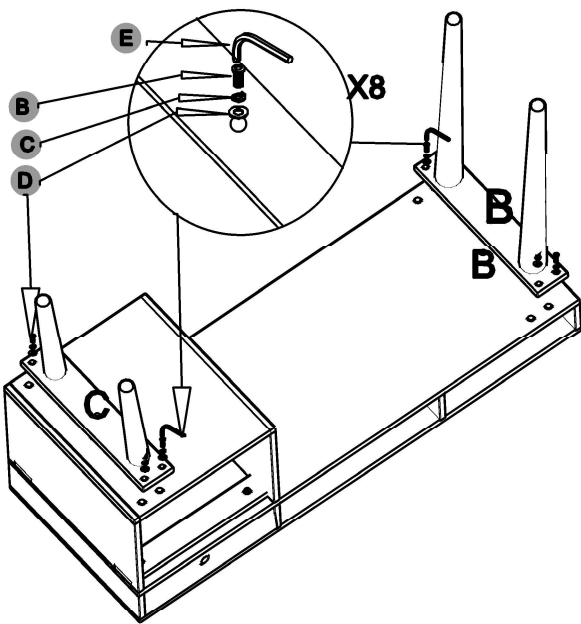

ASSEMBLY INSTRUCTIONS

Kit Contents :-

A Allen bolt - 4 Pcs **B** Allen bolt - 8 Pcs **C** Spring washer - 12 Pcs **D** Flat washer - 12 Pcs **E** Allenkey - 1 Pcs

6 x 30 MM

6 x 25 MM

2 x 12 MM

2 x 16 MM

Ref	Description	Qty
1	Table Top	1
2	Drawer box	1
3	Long leg	1
4	Short leg	1
5	Anti - Tip Kit	2 Set

1.

Components

2.

NOTE : Place O2 desk top on a clean, dry surface to prevent damage to top

3.

4.

Refer Anti-tip instructions on attached sheet

Your O2 desk is Now Ready to Use