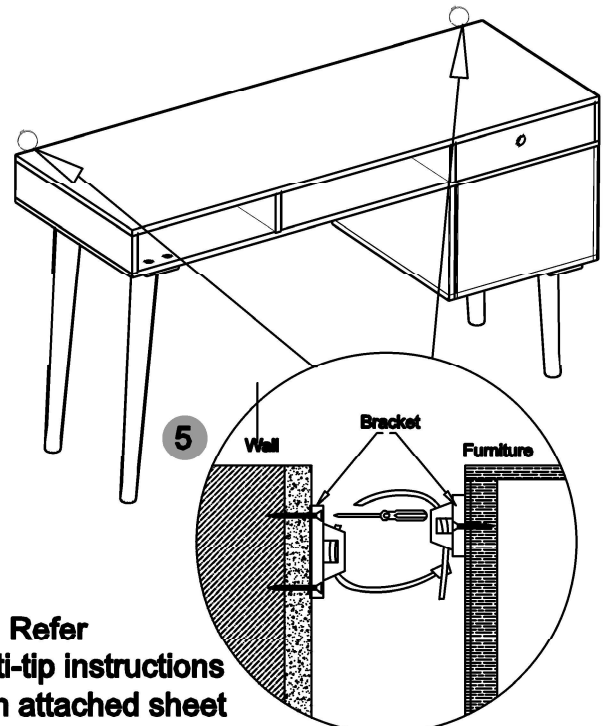

ASSEMBLY INSTRUCTIONS

Kit Contents :-

A Allen bolt - 4 Pcs **B** Allen bolt - 8 Pcs **C** Spring washer - 12 Pcs **D** Flat washer - 12 Pcs **E** Allenkey - 1 Pcs

6 x 30 MM

6 x 25 MM

2 x 12 MM

2 x 16 MM

Ref	Description	Qty
1	Table Top	1
2	Drawer box	1
3	Long leg	1
4	Short leg	1
5	Anti - Tip Kit	2 Set

1.

Components

2.

NOTE : Place O2 desk top on a clean, dry surface to prevent damage to top

3.

4.

Refer Anti-tip instructions on attached sheet

Your O2 desk is Now Ready to Use