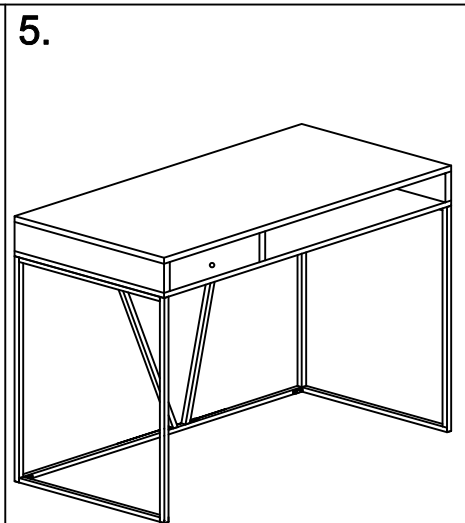

## Kit Contents :-

Ⓐ Flat washer - 22 Pcs Ⓑ Spring washer - 22 Pcs Ⓒ Allen bolt - 22 Pcs Ⓓ Allen key - 1 Pcs

Ref	Description	Qty
①	Stow Office desk Top	1
②	Pipe Leg	2 pcs
③	Bottom Supports	1
④	Back Cross Supports	2