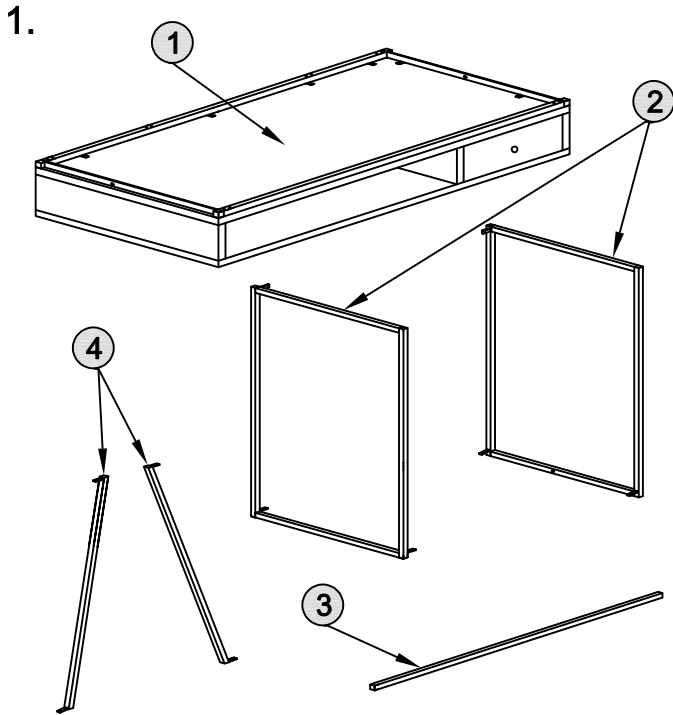

## Kit Contents :-

Ⓐ Flat washer - 22 Pcs Ⓑ Spring washer - 22 Pcs Ⓒ Allen bolt - 22 Pcs Ⓓ Allen key - 1 Pcs

Ref	Description	Qty
①	Stow Office desk Top	1
②	Pipe Leg	2 pcs
③	Bottom Supports	1
④	Back Cross Supports	2