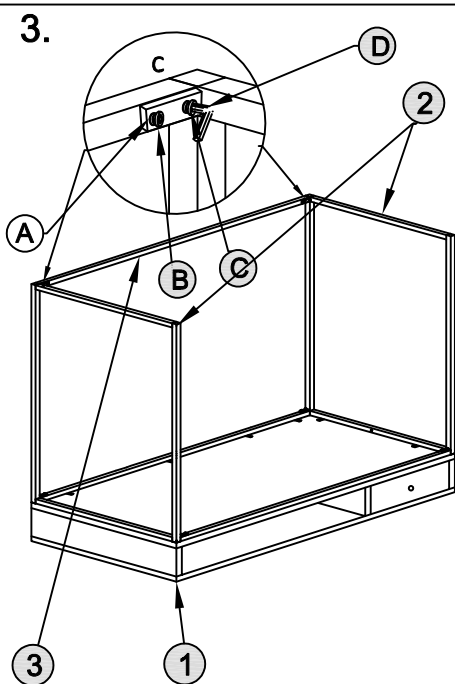

## Kit Contents :-

Ⓐ Flat washer - 22 Pcs Ⓑ Spring washer - 22 Pcs Ⓒ Allen bolt - 22 Pcs Ⓓ Allen key - 1 Pcs

Ref	Description	Qty
①	Stow Office desk Top	1
②	Pipe Leg	2 pcs
③	Bottom Supports	1
④	Back Cross Supports	2