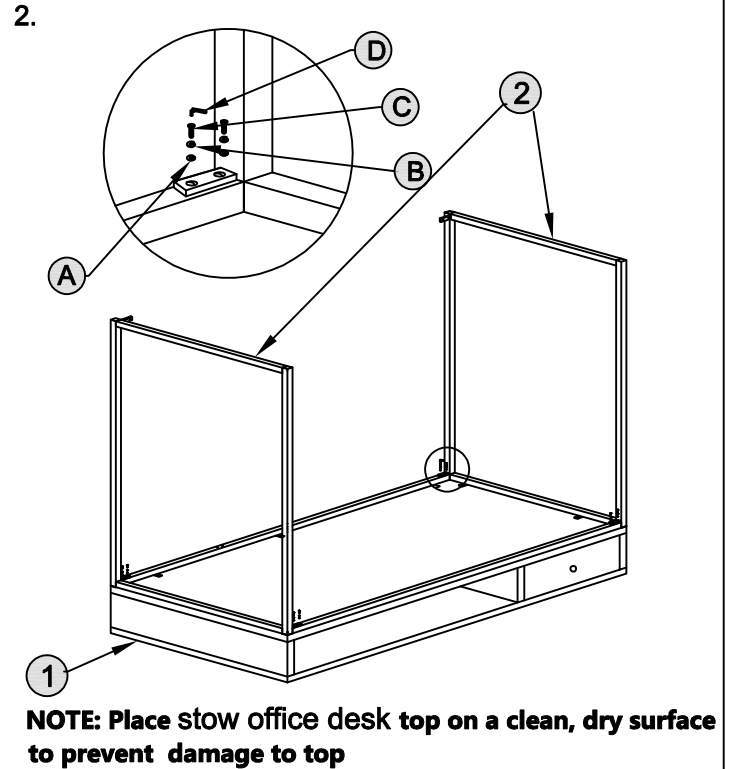

## Kit Contents :-

Ⓐ Flat washer - 22 Pcs Ⓑ Spring washer - 22 Pcs Ⓒ Allen bolt - 22 Pcs Ⓓ Allen key - 1 Pcs

Ref	Description	Qty
①	Stow Office desk Top	1
②	Pipe Leg	2 pcs
③	Bottom Supports	1
④	Back Cross Supports	2