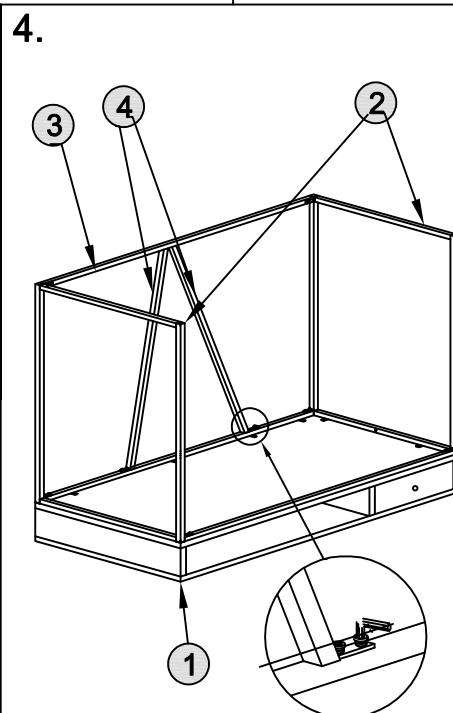

## Kit Contents :-

Ⓐ Flat washer - 22 Pcs Ⓑ Spring washer - 22 Pcs Ⓒ Allen bolt - 22 Pcs Ⓓ Allen key - 1 Pcs

Ref	Description	Qty
①	Stow Office desk Top	1
②	Pipe Leg	2 pcs
③	Bottom Supports	1
④	Back Cross Supports	2