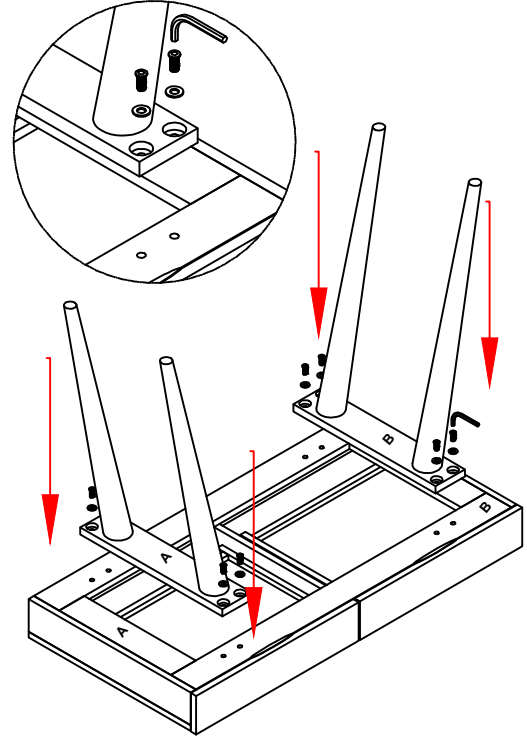

ASSEMBLY INSTRUCTIONS

Kit Contents :-

1. Allen bolt - 8 Pcs

8 x 20 MM

2. Washer - 8 Pcs

3 x 20 MM

Ref	Description	Qty
①	Table Top	1
②	Wooden Leg	2 Set

1. Components

2.

3.

4.

Your Table is Now Ready to Use