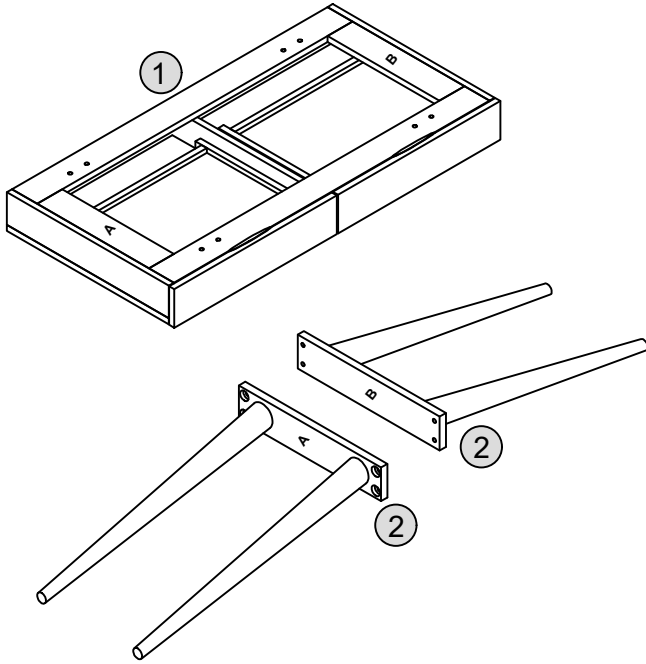

ASSEMBLY INSTRUCTIONS

Kit Contents :-

1. Allen bolt - 8 Pcs

8 x 20 MM

2. Washer - 8 Pcs

3 x 20 MM

Ref	Description	Qty
①	Table Top	1
②	Wooden Leg	2 Set

1. Components