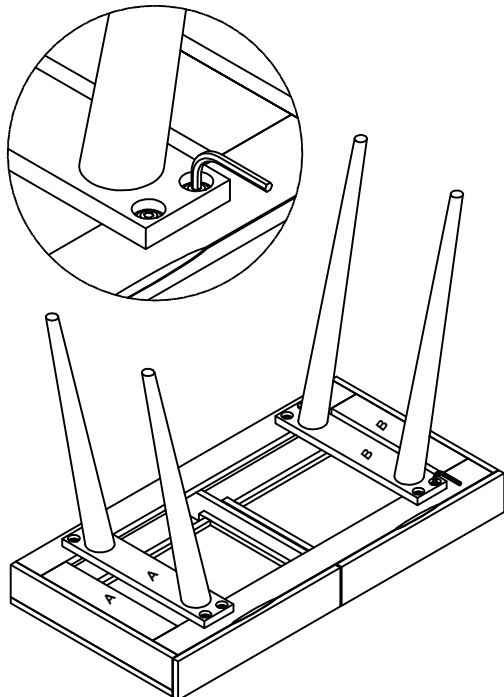

ASSEMBLY INSTRUCTIONS

Kit Contents :-

1. Allen bolt - 8 Pcs

8 x 20 MM

2. Washer - 8 Pcs

3 x 20 MM

Ref	Description	Qty
①	Table Top	1
②	Wooden Leg	2 Set

1. Components

2.

3.

4.

Your Table is Now Ready to Use