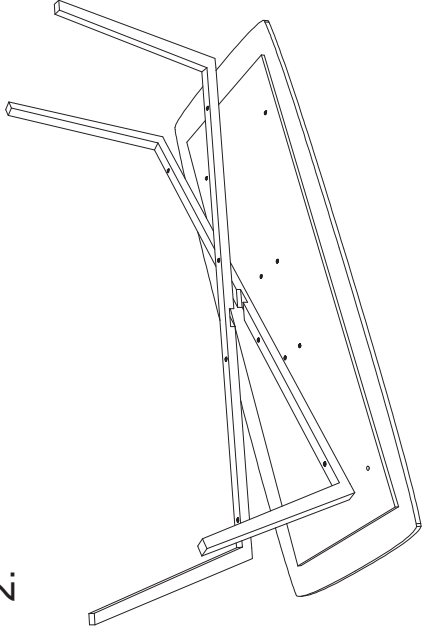

ASSEMBLY INSTRUCTIONS

Kit Contents

Allen Bolts - 8 Pcs.

Allen Key - 1Pcs.

Ref.	Description	Qty.
1.	Marble Top	1 Pcs.
2.	Wooden Legs	2 Pcs.

1. Components

2.

3.

4.

Your Coffee Table is now ready for use