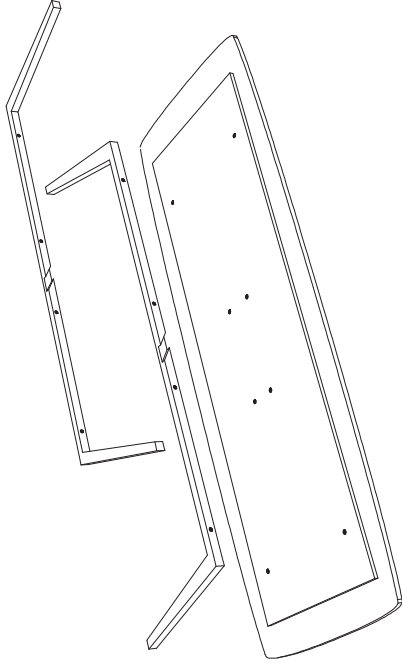

ASSEMBLY INSTRUCTIONS

Kit Contents

Allen Bolts - 8 Pcs.

Allen Key - 1Pcs.

Ref.	Description	Qty.
1.	Marble Top	1 Pcs.
2.	Wooden Legs	2 Pcs.

1. Components

2.

3.

4.

Your Coffee Table is now ready for use