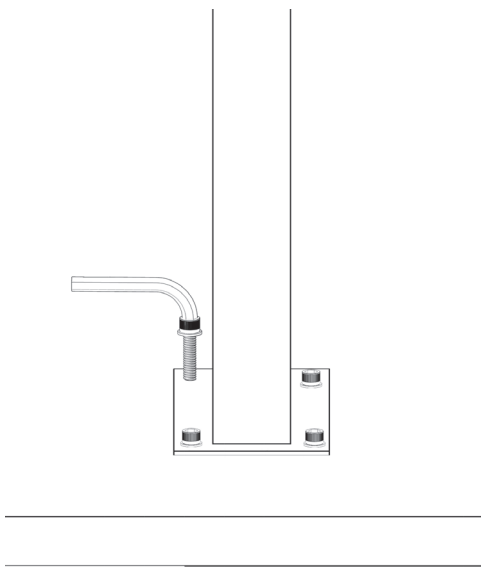

ASSEMBLY INSTRUCTIONS

Kit Contents :-

Ⓐ Allen bolt - 16 Pcs   Ⓑ Allen Key - Pcs   Ⓒ Flat washer - 17 Pcs   Ⓓ Big allen bolt - 1 Pcs

Ref	Description	Qty
①	Dining table top	1
②	Dining table legs	2 set

1.

① NOTE: Use big bolt to assemble legs

NOTE: Place Dining table on a clean, dry surface to prevent damage to top

2.

3.

4.

Your Dining table is now ready to use