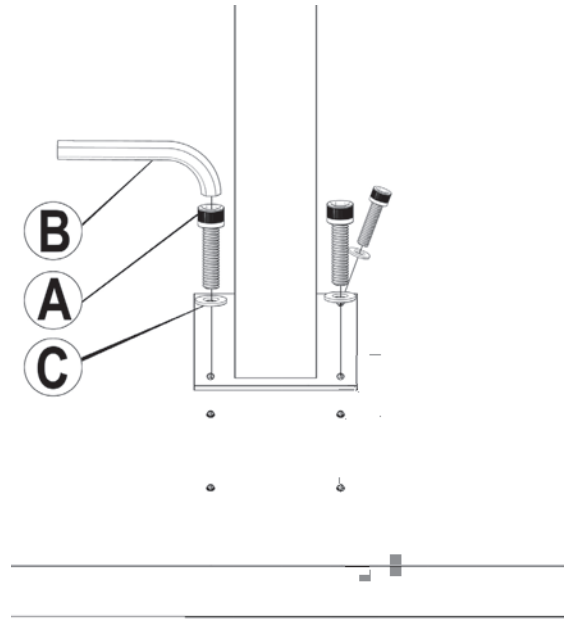

## Kit Contents :-

Ⓐ Allen bolt - 16 Pcs   Ⓑ Allen Key - Pcs   Ⓒ Flat washer - 17 Pcs   Ⓓ Big allen bolt - 1 Pcs

Ref	Description	Qty
①	Dining table top	1
②	Dining table legs	2 set

1.

① NOTE: Use big bolt to assemble legs

NOTE: Place Dining table on a clean, dry surface to prevent damage to top

2.

3.

4.

Your Dining table is now ready to use