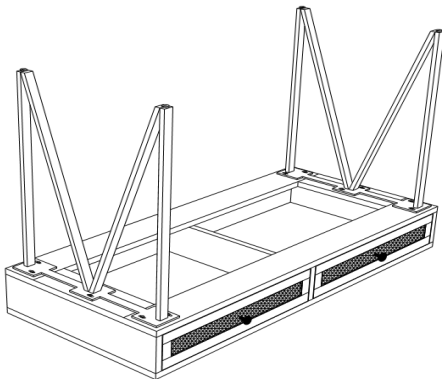

ASSEMBLY INSTRUCTIONS

Kit Contents

1. Allen bolt - 12 Pcs
8x30MM

2. Washer - 12 Pcs
3 x 20 MM

3. Allen key - 1 pcs
5 mm

Ref	Description	QY
1	Table Top	1
2	Metal Leg	2 Set

1. Components

2.

3

4.

Your Table is Now Ready to Use