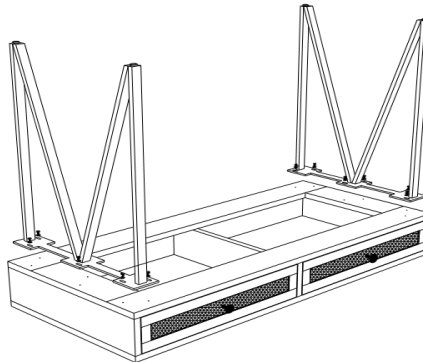

ASSEMBLY INSTRUCTIONS

Kit Contents

1. Allen bolt - 12 Pcs
8x30MM

2. Washer - 12 Pcs
3 x 20 MM

3. Allen key - 1 pcs
5 mm

Ref	Description	QY
1	Table Top	1
2	Metal Leg	2 Set

1. Components

2.

3

4.

Your Table is Now Ready to Use