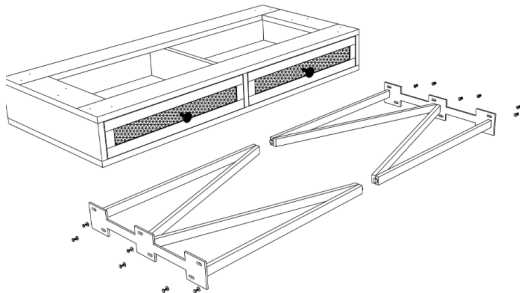

ASSEMBLY INSTRUCTIONS

Kit Contents

1. Allen bolt - 12 Pcs
8x30MM

2. Washer - 12 Pcs
3 x 20 MM

3. Allen key - 1 pcs
5 mm

Ref	Description	QY
1	Table Top	1
2	Metal Leg	2 Set

1. Components

2.

3

4.

Your Table is Now Ready to Use