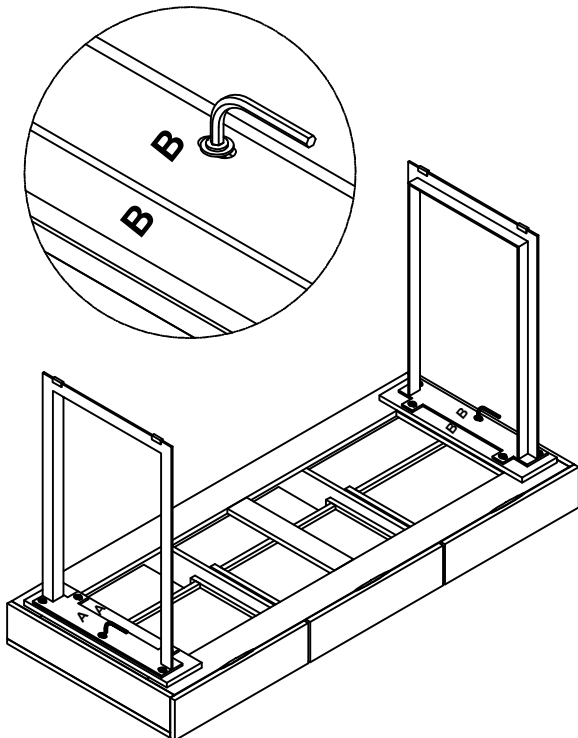

## Kit Contents :-

1. Allen bolt - 10 Pcs

8 x 20 MM

2. Washer - 10 Pcs

3 x 20 MM

3. Allenkey - 1 Pcs

Ref	Description	Qty
①	Table Top	1
②	Leg Frame	2

1.

### Components

2.

3.

4.

Your Table is Now Ready to Use