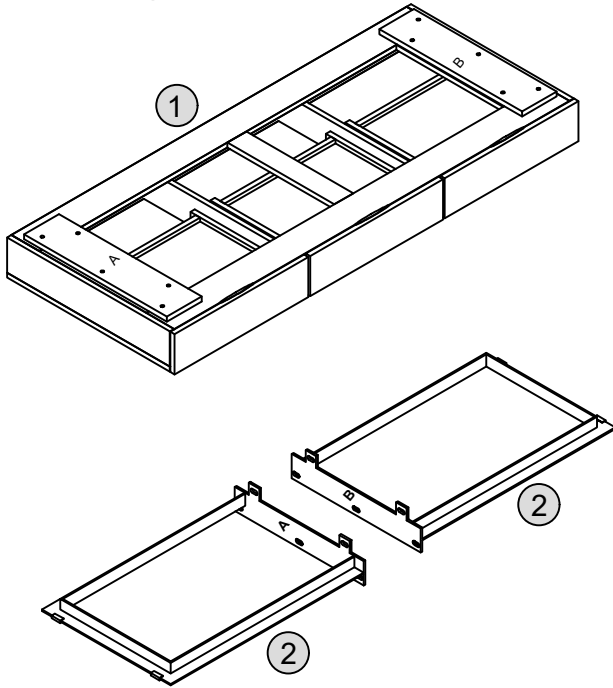

## Kit Contents :-

1. Allen bolt - 10 Pcs

8 x 20 MM

2. Washer - 10 Pcs

3 x 20 MM

3. Allenkey - 1 Pcs

Ref	Description	Qty
①	Table Top	1
②	Leg Frame	2

1.

### Components

2.

3.

4.

Your Table is Now Ready to Use