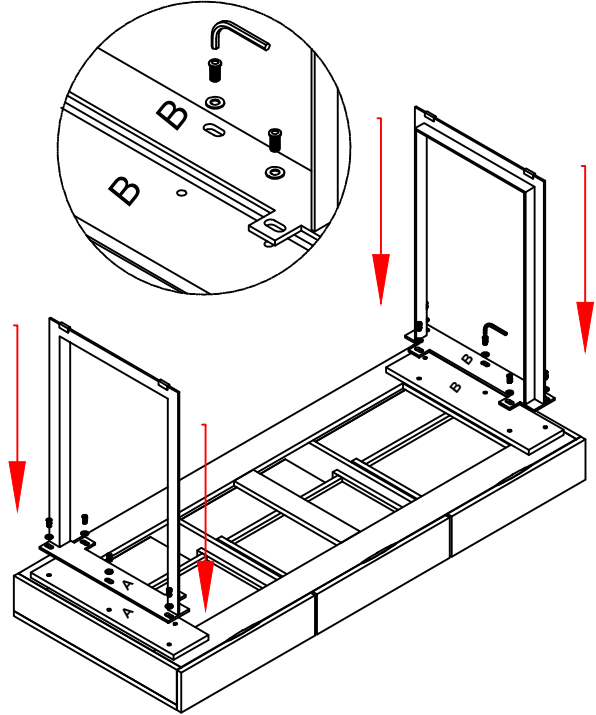

## Kit Contents :-

1. Allen bolt - 10 Pcs

8 x 20 MM

2. Washer - 10 Pcs

3 x 20 MM

3. Allenkey - 1 Pcs

Ref	Description	Qty
①	Table Top	1
②	Leg Frame	2

1.

### Components

2.

3.

4.

Your Table is Now Ready to Use