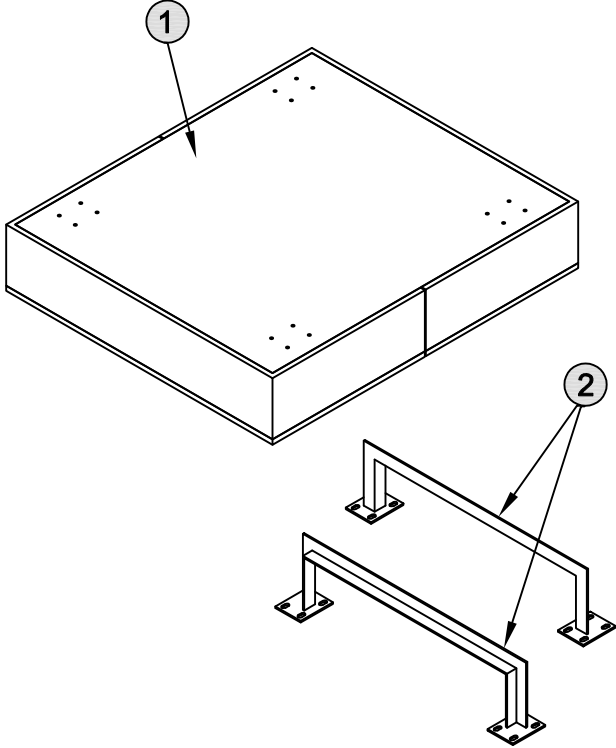

## Kit Contents :-

Ⓐ Flat washer - 16 Pcs Ⓑ Spring washer - 16 Pcs Ⓒ Allen bolt - 16 Pcs Ⓓ Allen key -1 Pcs

2 x 18 MM

2 x 12 MM

8 x 25 MM

4 MM

Ref	Description	Qty
①	Coffee Table Top	1
②	Leg	2 pcs

1.