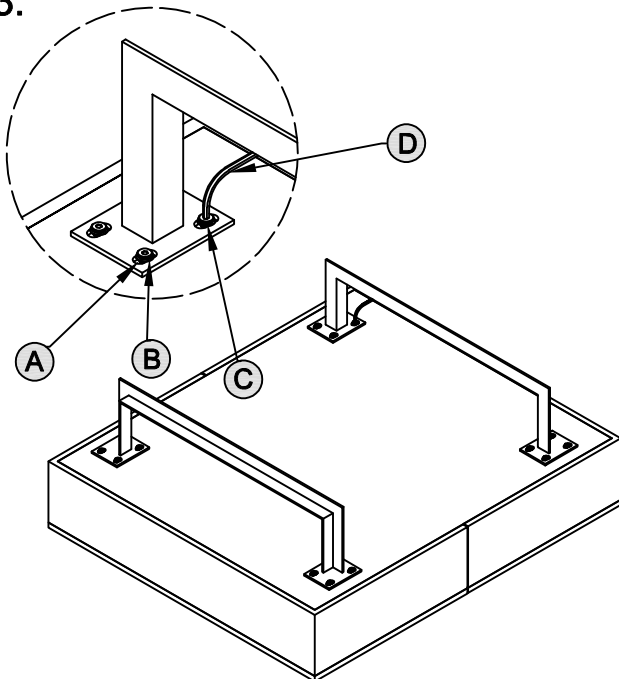

NOTE: Place Glide Coffee table top on a clean, dry surface to prevent damage to top

3.

4.