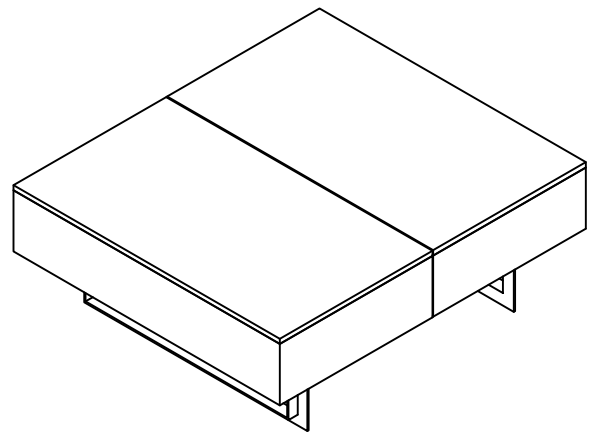

Your Glide Coffee table is Now Ready to Use