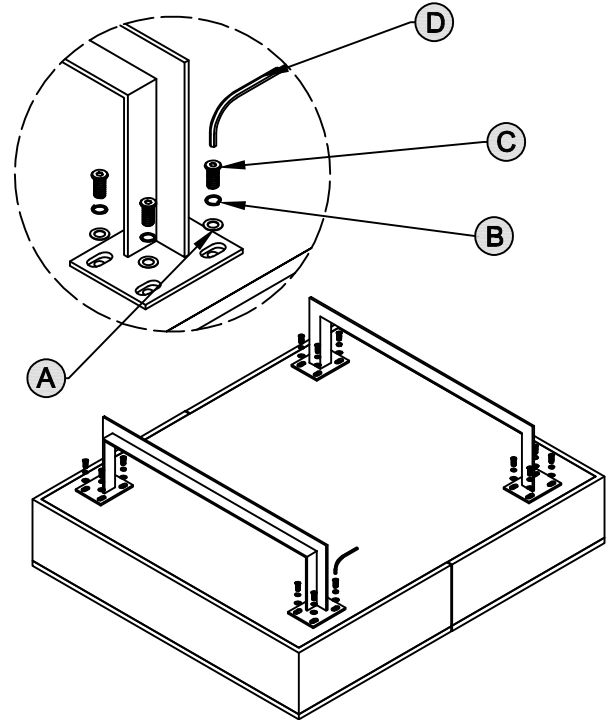

ASSEMBLY INSTRUCTIONS

Kit Contents :-

Ⓐ Flat washer - 16 Pcs Ⓑ Spring washer - 16 Pcs Ⓒ Allen bolt - 16 Pcs Ⓓ Allen key -1 Pcs

2 x 18 MM

2 x 12 MM

8 x 25 MM

4 MM

Ref	Description	Qty
①	Coffee Table Top	1
②	Leg	2 pcs

1.

2.

NOTE: Place Glide Coffee table top on a clean, dry surface to prevent damage to top

3.

4.

Your Glide Coffee table is Now Ready to Use