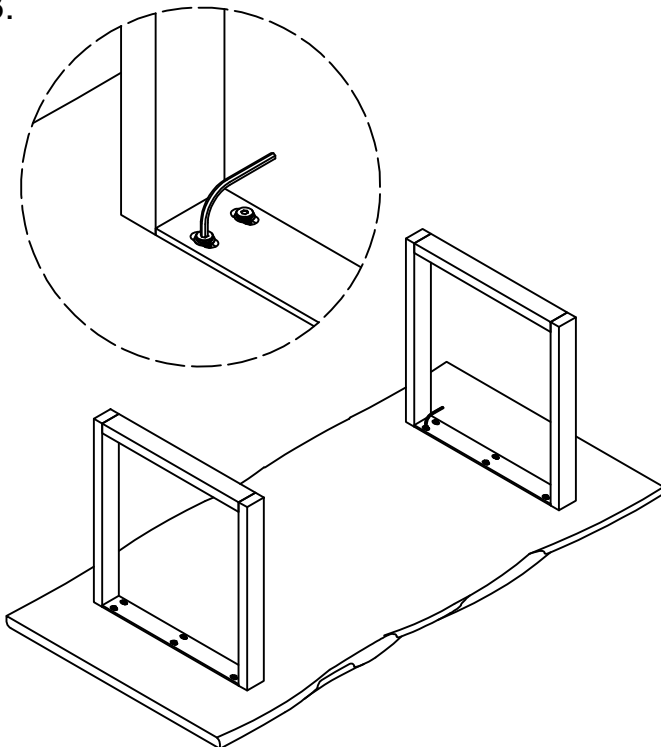

ASSEMBLY INSTRUCTIONS

Kit Contents :-

Ⓐ Flat washer - 12 Pcs Ⓑ Spring washer - 12 Pcs Ⓒ Allen bolt - 12 Pcs Ⓓ Allen key - 1 Pcs

2 x 18 MM

2 x 12 MM

8 x 25 MM

Ref	Description	Qty
①	Dining Table Top	1
②	Leg	1 Set

1.

2.

NOTE: Place table top on a clean, dry surface to prevent damage to top

3.

4.

Your Dining Table is Now Ready to Use