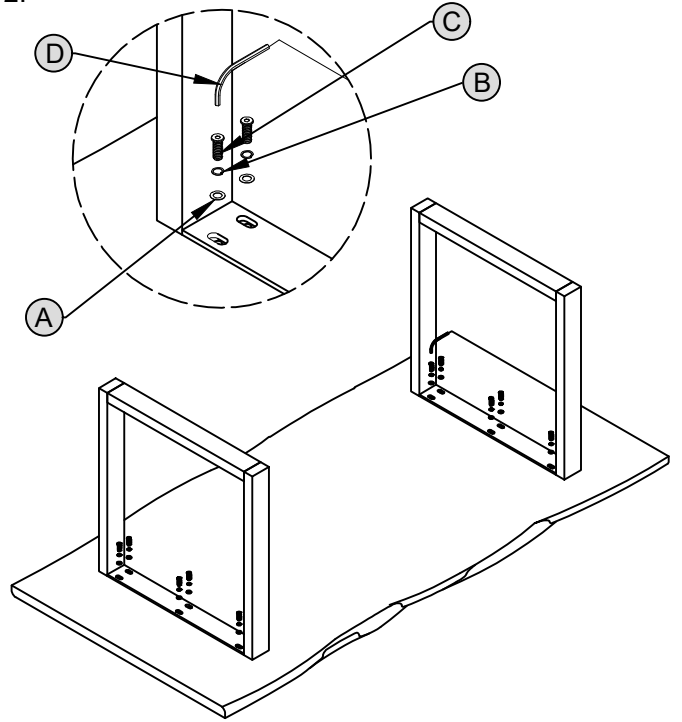

ASSEMBLY INSTRUCTIONS

Kit Contents :-

Ⓐ Flat washer - 12 Pcs Ⓑ Spring washer - 12 Pcs Ⓒ Allen bolt - 12 Pcs Ⓓ Allen key - 1 Pcs

2 x 18 MM

2 x 12 MM

8 x 25 MM

Ref	Description	Qty
①	Dining Table Top	1
②	Leg	1 Set

1.

2.

NOTE: Place table top on a clean, dry surface to prevent damage to top

3.

4.

Your Dining Table is Now Ready to Use