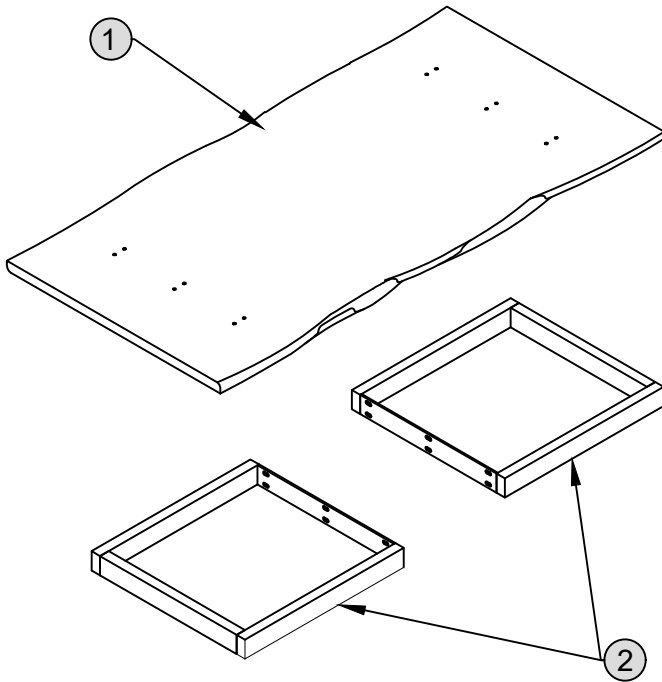

ASSEMBLY INSTRUCTIONS

Kit Contents :-

Ⓐ Flat washer - 12 Pcs Ⓑ Spring washer - 12 Pcs Ⓒ Allen bolt - 12 Pcs Ⓓ Allen key - 1 Pcs

2 x 18 MM

2 x 12 MM

8 x 25 MM

Ref	Description	Qty
①	Dining Table Top	1
②	Leg	1 Set

1.

2.

NOTE: Place table top on a clean, dry surface to prevent damage to top

3.

4.

Your Dining Table is Now Ready to Use