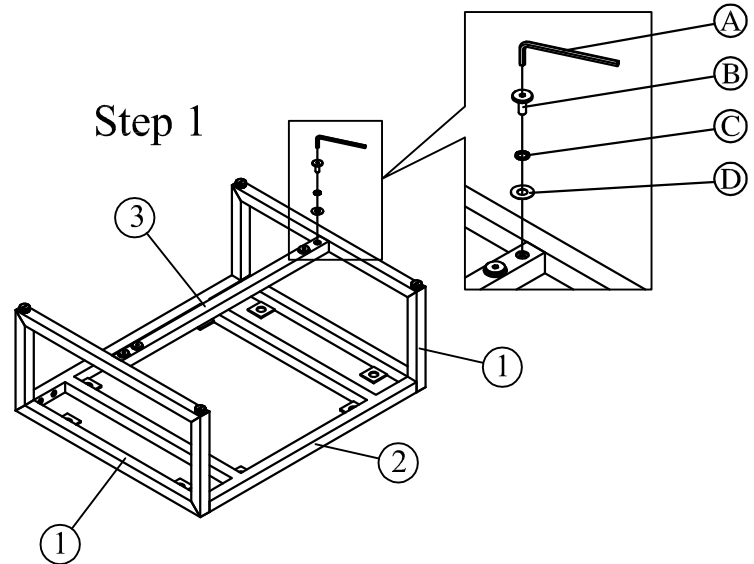

LIST OF PARTS AND HARDWARE

No.	Description	Q'ty
1	Headboard Panel	1
2	Footboard Panel	1
3	Side Rail	2
4	Middle Rail	1
5	Slat	12
6	Wooden Buckets	4
7	Legs	2
8	Middle Support	1

LIST OF PARTS AND HARDWARE

No.	Description	Q'ty
A	 Allen Key 4mm	1
B	 Bolt Ø8 x 40mm	18
C	 Washer Ø10x22x2mm	34
D	 Bolt Ø8 x 30mm	16
E	 Locked Washer Ø8x14x2mm	16
F	 Screw Ø4 x 30mm	26

LIST OF PARTS AND HARDWARE

No.	Description	Q'ty
1	Leg	2
2	Frame leg	1
3	Bar	1
4	Main body	1

LIST OF PARTS AND HARDWARE

No.	Description	Q'ty
A	 Allen Key 4mm	1
B	 Bolt Ø6 x 15mm	18
C	 Lock washer Ø8x14mm	18
D	 Washer Ø8x18mm	18