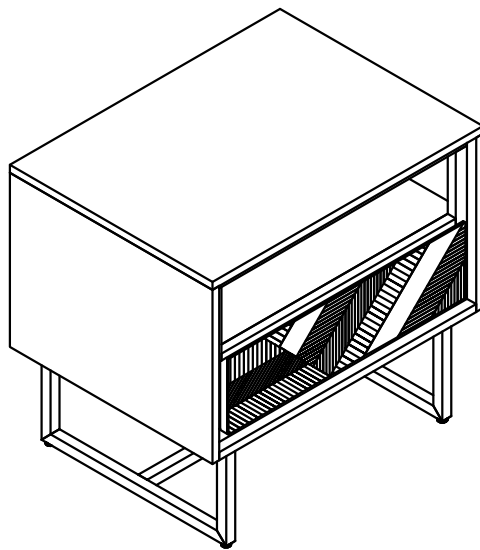

NIGHT STAND

ASSEMBLY INSTRUCTION

CAUTION: PLEASE READ ALL INTRUCTIONS BEFORE STARTING THE ASSEMBLY OF THIS PRODUCT. THESE PIECES ARE HEAVY. IN ORDER PREVENT PERSONAL INJURY AND ENSURE THAT THIS PRODUCT IS NOT DAMAGED DURING THE ASSEMBLY PROCESS, IT IS STRONGLY RECOMMENDED THAT YOU ENLIST THE ASSISTANCE OF ONE OR MORE PEOPLE.

ATTENTION: VEUILLEZ LIRE TOUTES LES INSTRUCTIONS AVANT DE COMMENCER L'ASSEMBLAGE DE CE PRODUIT. LES PIECES SONT LOURDES. POUR EUVITER TOUTE BLESSURE ET POUR VOUS ASSURER QUE LE PRODUIT N'EST PAS ENDOMMAGE' PENDANT L'ASSEMBLAGE, NOUS VOUS RECOMMANDONS DE FAIRE APPEL AO UNE OU PLUSIEURS AUTRES PERSONNES.

CUIDADO: FAVOR DE LEER TODAS LAS INSTRUCCIONES ANTES DE ENSAMBLAR SU PRODUCTO. ESTAS PIEZAS SON PESADAS. PARA PREVENIR HERIDAS PERSONALES Y ASEGURAR QUE SU PRODUCTO NO SEA DAN ADO MIENTRAS ES ENSAMBLADO, SE RECOMIENDA LA ASISTENCIA DE UNA O MAUS PERSONAS.

LIST OF PARTS AND HARDWARE

No.	Description	Q'ty
1	Leg	2
2	Frame leg	1
3	Bar	1
4	Main body	1

LIST OF PARTS AND HARDWARE

No.	Description	Q'ty
A	Allen Key 4mm	1
B	Bolt Ø6 x 15mm	18
C	Lock washer Ø8x14mm	18
D	Washer Ø8x18mm	18