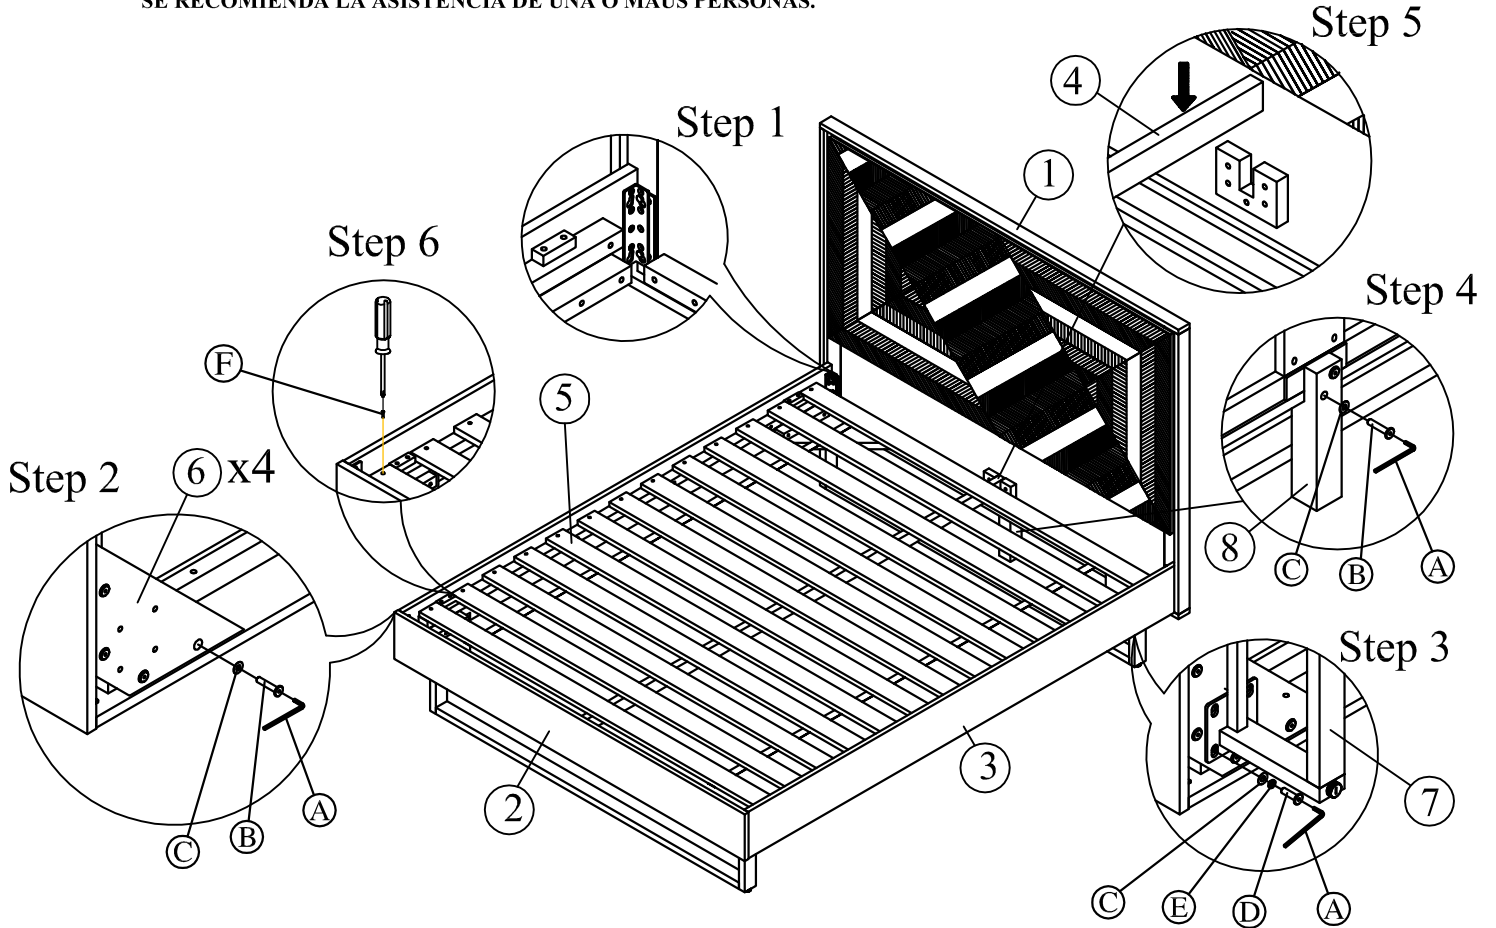

BED

ASSEMBLY INSTRUCTION

CAUTION: PLEASE READ ALL INSTRUCTIONS BEFORE STARTING THE ASSEMBLY OF THIS PRODUCT. THESE PIECES ARE HEAVY. IN ORDER TO PREVENT PERSONAL INJURY AND ENSURE THAT THIS PRODUCT IS NOT DAMAGED DURING THE ASSEMBLY PROCESS, IT IS STRONGLY RECOMMENDED THAT YOU ENLIST THE ASSISTANCE OF ONE OR MORE PEOPLE.

LIST OF PARTS AND HARDWARE

No.	Description	Q'ty
1	Headboard Panel	1
2	Footboard Panel	1
3	Side Rail	2
4	Middle Rail	1
5	Slat	12
6	Wooden Buckets	4
7	Legs	2
8	Middle Support	1

LIST OF PARTS AND HARDWARE

No.	Description	Q'ty
A	 Allen Key 4mm	1
B	 Bolt Ø8 x 40mm	18
C	 Washer Ø10x22x2mm	34
D	 Bolt Ø8 x 30mm	16
E	 Locked Washer Ø8x14x2mm	16
F	 Screw Ø4 x 30mm	26