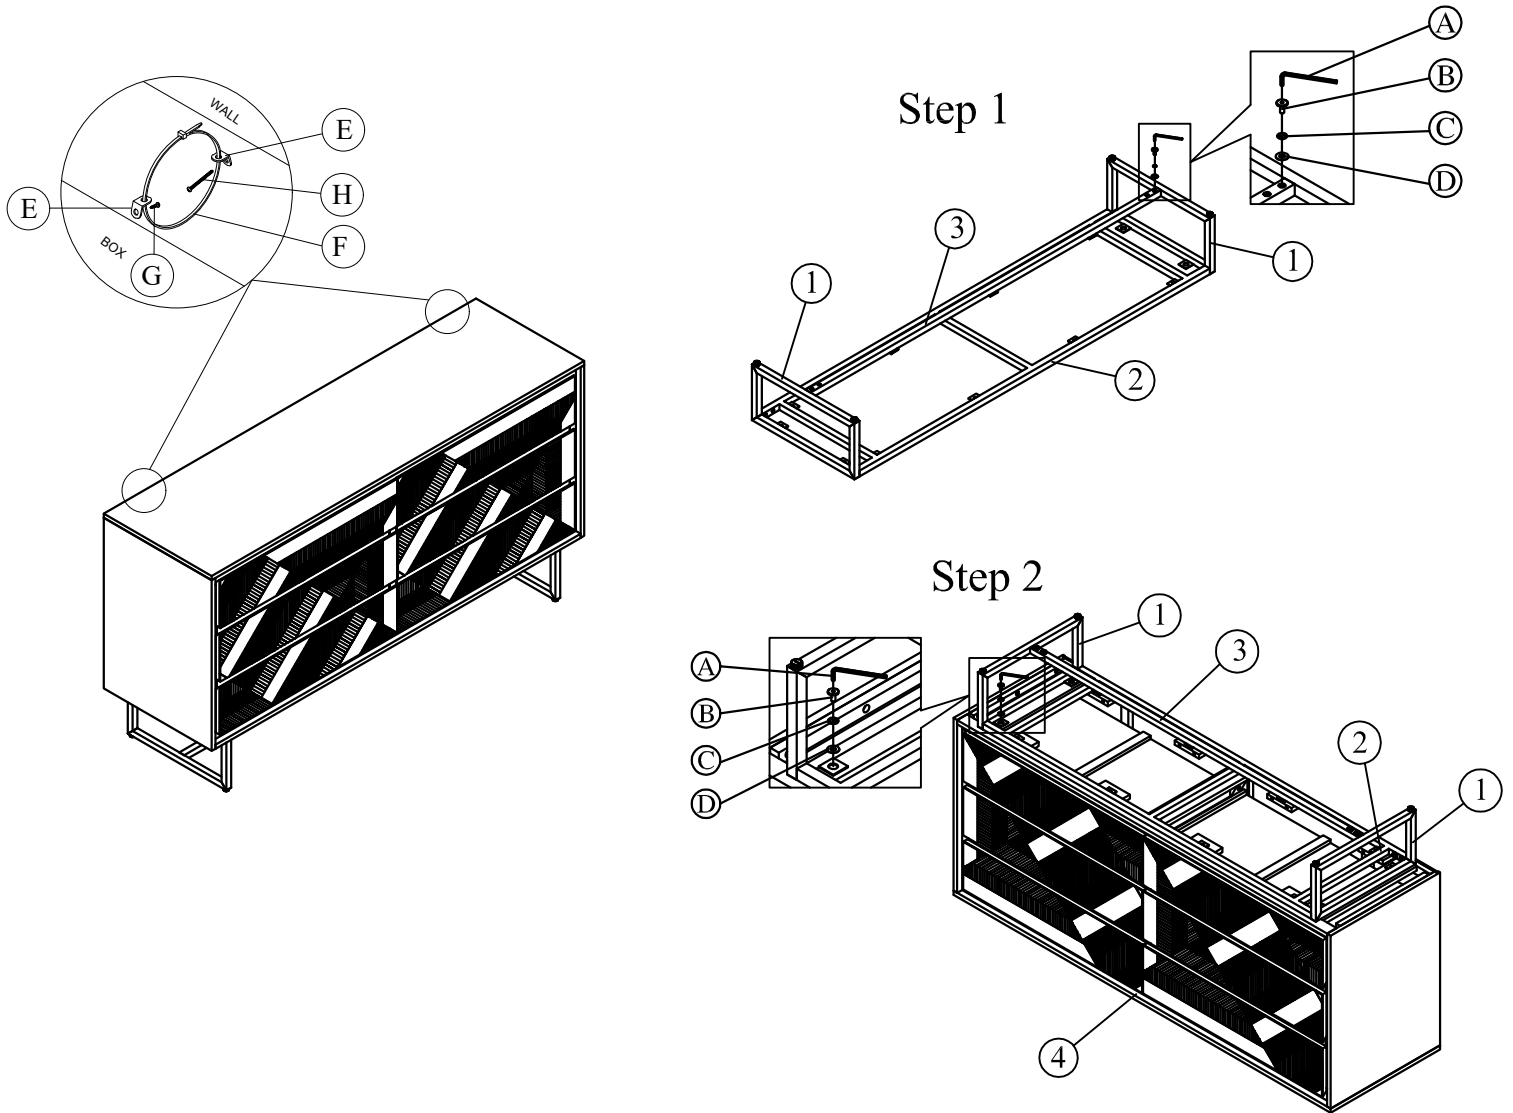

DRESSER

ASSEMBLY INSTRUCTION

CAUTION: PLEASE READ ALL INTRUCTIONS BEFORE STARTING THE ASSEMBLY OF THIS PRODUCT. THESE PIECES ARE HEAVY. IN ORDER PREVENT PERSONAL INJURY AND ENSURE THAT THIS PRODUCT IS NOT DAMAGED DURING THE ASSEMBLY PROCESS, IT IS STRONGLY RECOMMENDED THAT YOU ENLIST THE ASSISTANCE OF ONE OR MORE PEOPLE.

ATTENTION: VEUILLEZ LIRE TOUTES LES INSTRUCTIONS AVANT DE COMMENCER L'ASSEMBLAGE DE CE PRODUIT. LES PIECES SONT LOURDES. POUR EUVITER TOUTE BLESSURE ET POUR VOUS ASSURER QUE LE PRODUIT N'EST PAS ENDOMMAGE' PENDANT L'ASSEMBLAGE, NOUS VOUS RECOMMANDONS DE FAIRE APPEL AO UNE OU PLUSIEURS AUTRES PERSONNES.

CUIDADO: FAVOR DE LEER TODAS LAS INSTRUCCIONES ANTES DE ENSAMBLAR SU PRODUCTO. ESTAS PIEZAS SON PESADAS. PARA PREVENIR HERIDAS PERSONALES Y ASEGURAR QUE SU PRODUCTO NO SEA DAN ADO MIENTRAS ES ENSAMBLADO, SE RECOMIENDA LA ASISTENCIA DE UNA O MAUS PERSONAS.

LIST OF PARTS AND HARDWARE

No.	Description	Q'ty
1	Leg	2
2	Frame leg	1
3	Bar	1
4	Main body	1

LIST OF PARTS AND HARDWARE

No.	Description	Q'ty
A	Allen Key 4mm	1
B	Bolt Ø6 x 15mm	24
C	Lock washer Ø8x14mm	24
D	Washer Ø8x18mm	24
E	Bracket	4
F	Tie	2
G	Screws Ø3.5x16mm	2
H	Screws Ø3.5x50mm	2