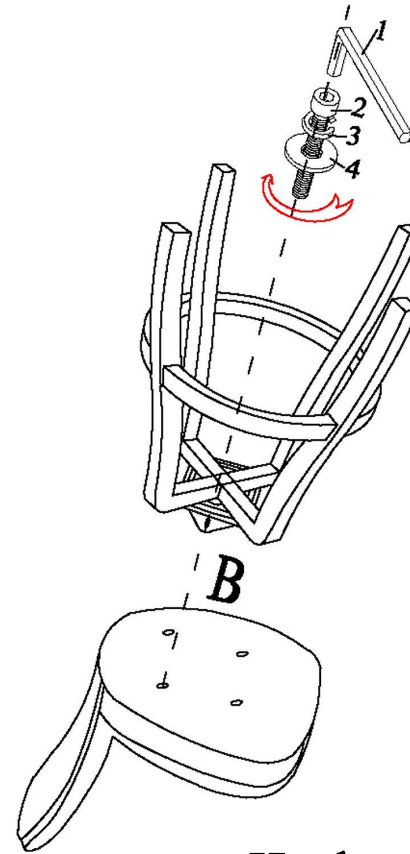

ASSEMBLY INSTRUCTIONS

LCRABA

4028

Hardware

1		"L" Wrenches	1pc
2		Bolt 6*25mm	8pcs
3		Spring Washer	8pcs
4		Flat Washer	8pcs