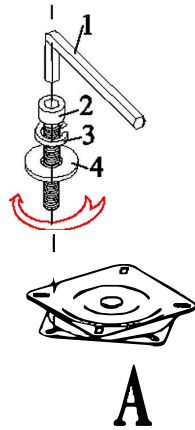

ASSEMBLY INSTRUCTIONS

LCRABA

4028

Hardware

1		"L" Wrenches	1pc
2		Bolt 6*25mm	8pcs
3		Spring Washer	8pcs
4		Flat Washer	8pcs