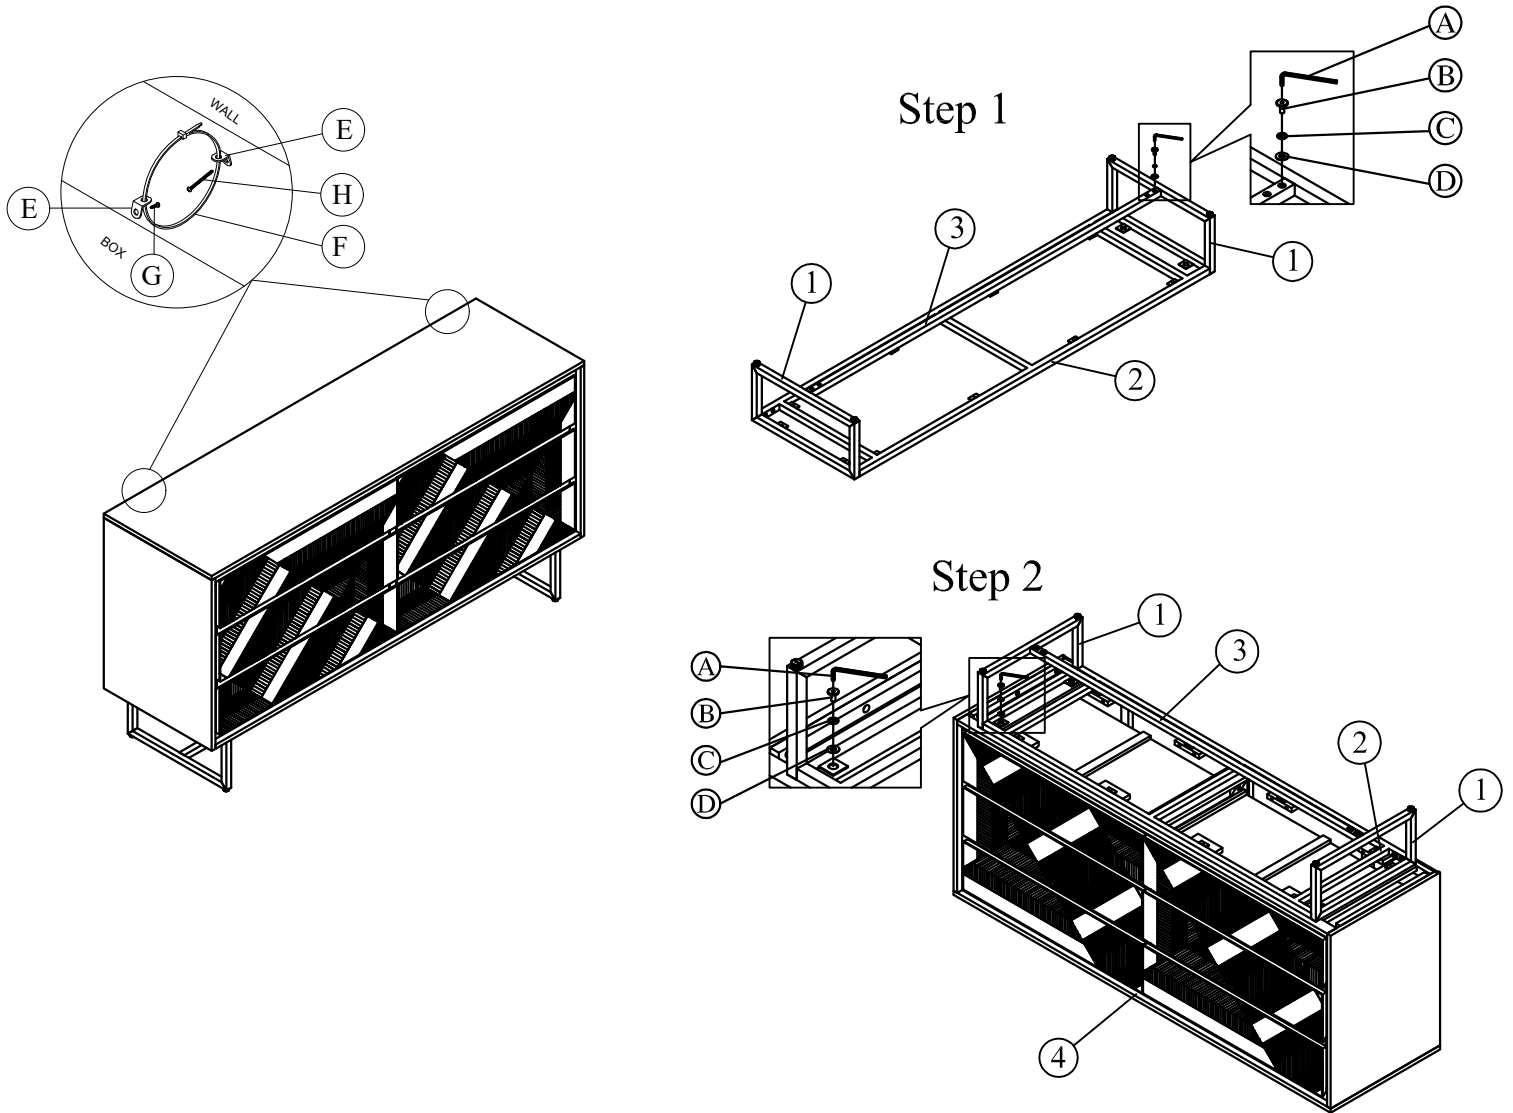

DRESSER

ASSEMBLY INSTRUCTION

CAUTION: PLEASE READ ALL INTRUCTIONS BEFORE STARTING THE ASSEMBLY OF THIS PRODUCT. THESE PIECES ARE HEAVY. IN ORDER PREVENT PERSONAL INJURY AND ENSURE THAT THIS PRODUCT IS NOT DAMAGED DURING THE ASSEMBLY PROCESS, IT IS STRONGLY RECOMMENDED THAT YOU ENLIST THE ASSISTANCE OF ONE OR MORE PEOPLE.

LIST OF PARTS AND HARDWARE

No.	Description	Q'ty
1	Leg	2
2	Frame leg	1
3	Bar	1
4	Main body	1

LIST OF PARTS AND HARDWARE

No.	Description	Q'ty
A	 Allen Key 4mm	1
B	 Bolt Ø6 x 15mm	24
C	 Lock washer Ø8x14mm	24
D	 Washer Ø8x18mm	24
E	 Bracket	4
F	 Tie	2
G	 Screws Ø3.5x16mm	2
H	 Screws Ø3.5x50mm	2