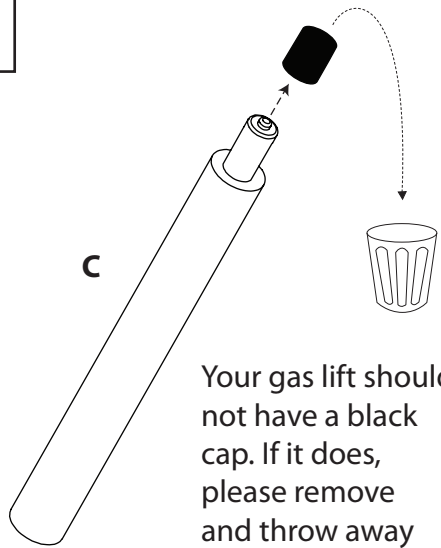

Tool-Less Bar Table

Part # BT-TLXX XX

13-0723

PARTS

A

B

C

D

1

Your gas lift should not have a black cap. If it does, please remove and throw away

2

3

4