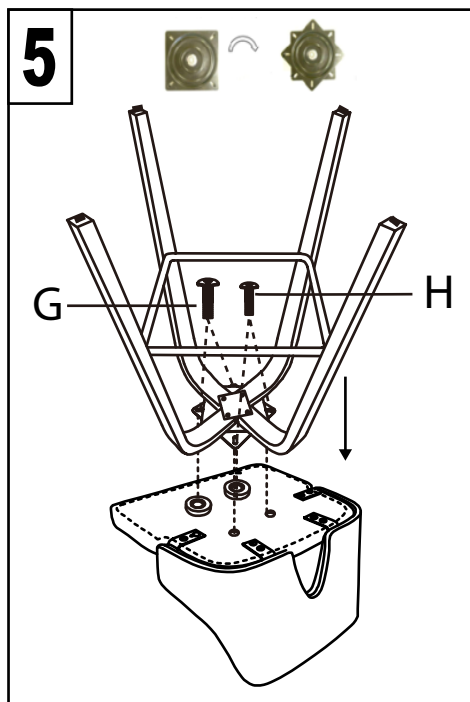

# Ariana Counter Stool

Part # B26-ARIA X2

18-1213

**PARTS**

A: Seat  
 B: Leg (x4)  
 C: Backrest  
 D: Backrest Connector  
 E: Seat Plate  
 F: M6\*22MM Bolt (4PCS+1EXT)  
 G: M6\*20MM Bolt (10PCS+1EXT)  
 H: M6\*16MM Bolt (2PCS+1EXT)  
 I: Washer (x2)  
 J: Nut (x4)  
 K: L-Bracket

Do not over tighten.  
 Do not use power tools to assemble