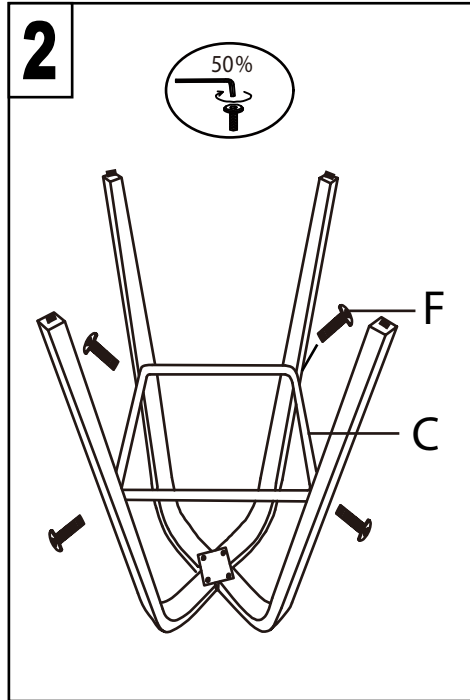

# Ariana Counter Stool

Part # B26-ARIA X2

18-1213

**PARTS**

A: Seat  
 B: Leg (x4)  
 C: Backrest  
 D: Backrest Connector  
 E: Seat Plate  
 F: M6\*22MM Bolt (4PCS+1EXT)  
 G: M6\*20MM Bolt (10PCS+1EXT)  
 H: M6\*16MM Bolt (2PCS+1EXT)  
 I: Washer (x2)  
 J: Nut (x4)  
 K: L-Bracket

Do not over tighten.  
 Do not use power tools to assemble