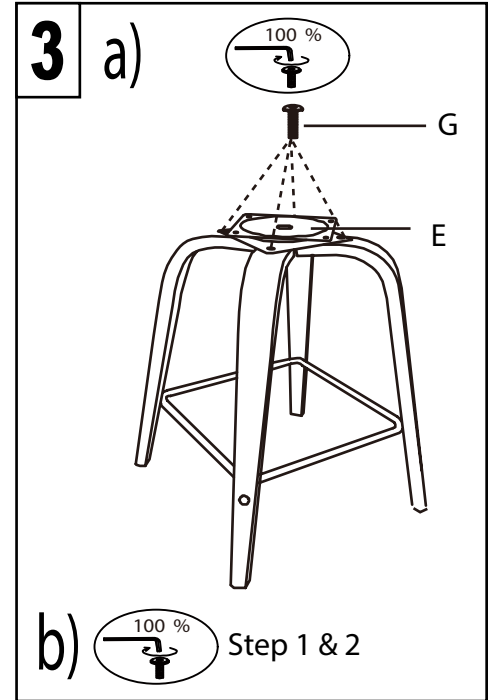

# Ariana Counter Stool

Part # B26-ARIA X2

18-1213

**PARTS**

A: Seat  
 B: Leg (x4)  
 C: Backrest  
 D: Backrest Connector  
 E: Seat Plate  
 F: M6\*22MM Bolt (4PCS+1EXT)  
 G: M6\*20MM Bolt (10PCS+1EXT)  
 H: M6\*16MM Bolt (2PCS+1EXT)  
 I: Washer (x2)  
 J: Nut (x4)  
 K: L-Bracket

Do not over tighten.  
 Do not use power tools to assemble