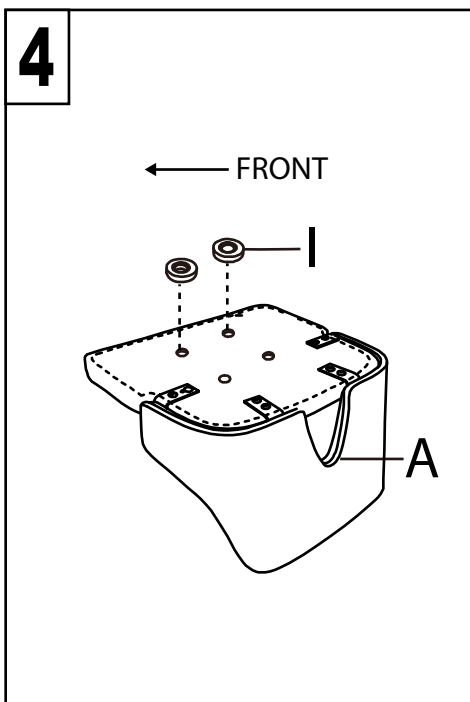

# Ariana Counter Stool

Part # B26-ARIA X2

18-1213

**PARTS**

A: Seat  
 B: Leg (x4)  
 C: Backrest  
 D: Backrest Connector  
 E: Seat Plate  
 F: M6\*22MM Bolt (4PCS+1EXT)  
 G: M6\*20MM Bolt (10PCS+1EXT)  
 H: M6\*16MM Bolt (2PCS+1EXT)  
 I: Washer (x2)  
 J: Nut (x4)  
 K: L-Bracket

Do not over tighten.  
 Do not use power tools to assemble