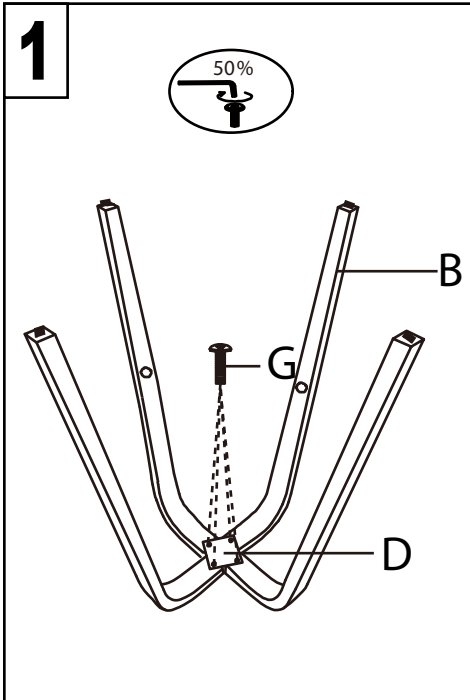

# Ariana Counter Stool

Part # B26-ARIA X2

18-1213

**PARTS**

A: Seat  
 B: Leg (x4)  
 C: Backrest  
 D: Backrest Connector  
 E: Seat Plate  
 F: M6\*22MM Bolt (4PCS+1EXT)  
 G: M6\*20MM Bolt (10PCS+1EXT)  
 H: M6\*16MM Bolt (2PCS+1EXT)  
 I: Washer (x2)  
 J: Nut (x4)  
 K: L-Bracket

Do not over tighten.  
 Do not use power tools to assemble