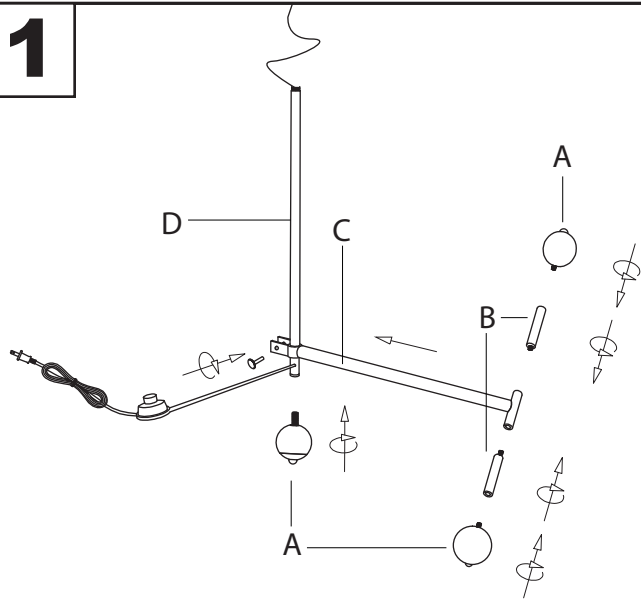

Eileen Floor Lamp

Part # L-EILEEN XX

20-0819

PARTS

A

B

C

D

E

F

G

1

2

3

3

CAUTION

For indoor use only. Keep out of reach of children and animals. Place on flat surface and away from flammable materials. Never operate this appliance if it has a damaged cord, plug or cable. Keep cord away from heated and/or damp areas. Use 25 WATT max. (or LED), Type A E26 Bulb only.