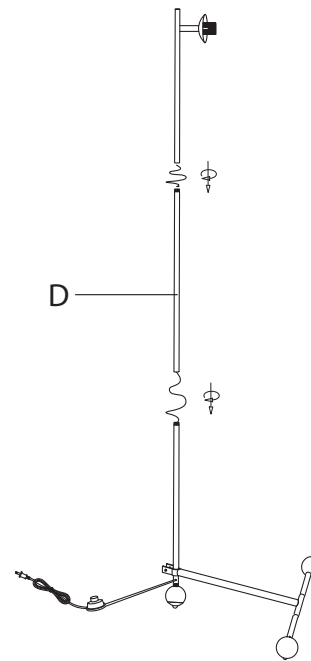

Eileen Floor Lamp

Part # L-EILEEN XX

20-0819

PARTS

A

B

C

D

E

F

G

1

2

3

3

CAUTION

For indoor use only. Keep out of reach of children and animals. Place on flat surface and away from flammable materials. Never operate this appliance if it has a damaged cord, plug or cable. Keep cord away from heated and/or damp areas. Use 25 WATT max. (or LED), Type A E26 Bulb only.