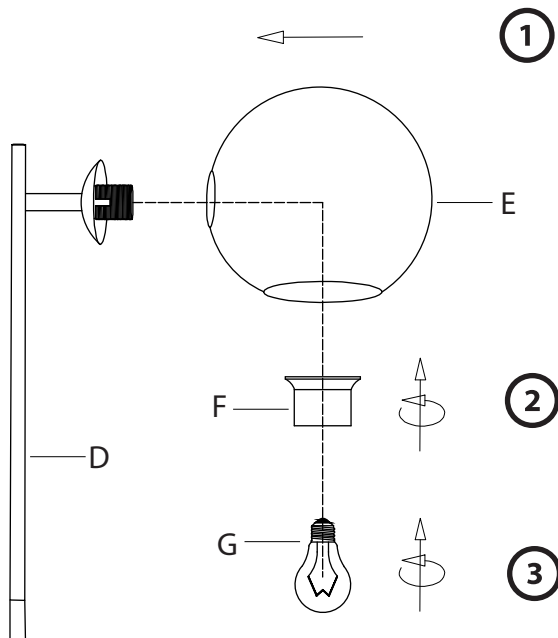

Eileen Floor Lamp

Part # L-EILEEN XX

20-0819

PARTS

A

B

C

D

E

F

G

1

2

3

3

CAUTION

For indoor use only. Keep out of reach of children and animals. Place on flat surface and away from flammable materials. Never operate this appliance if it has a damaged cord, plug or cable. Keep cord away from heated and/or damp areas. Use 25 WATT max. (or LED), Type A E26 Bulb only.