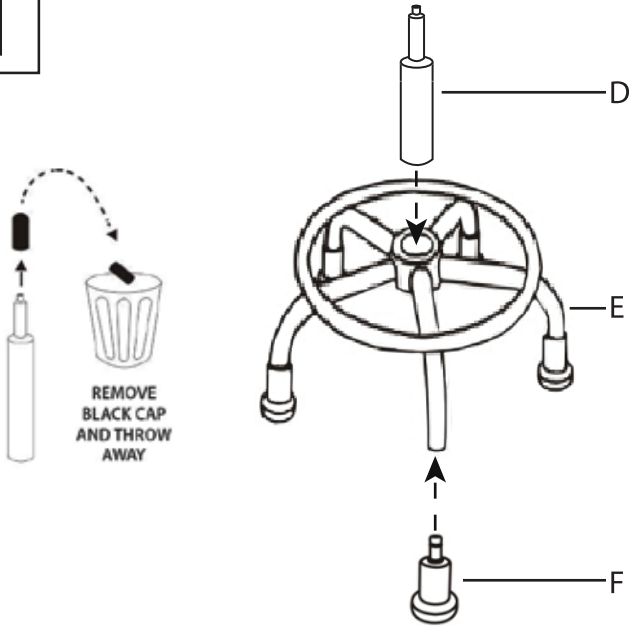

# Dakota Task Chair

Part # OC-DKTA XX+XX

20-0331

**PARTS**

**1**

**2**

**3**

**4**

Do not over tighten.  
Do not use power tools to assemble.