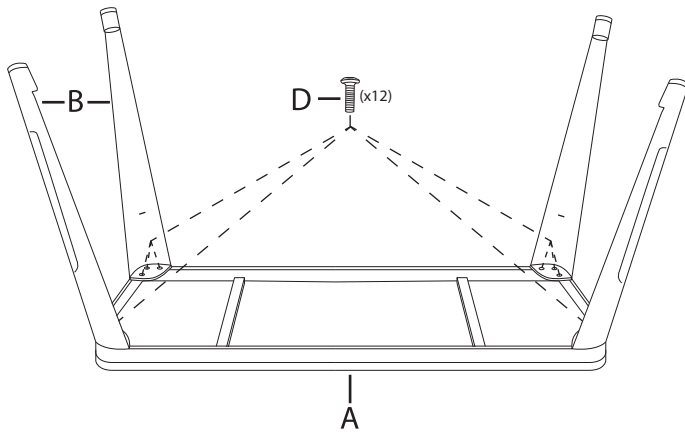

Oregon Utility Table

Part # TB-OR2448 XX

19-0430

PARTS

A

x4

B

C

x16
 (M6x15mm)

D

E

1

2

3

Do not over tighten.
 Do not use power tools to assemble.